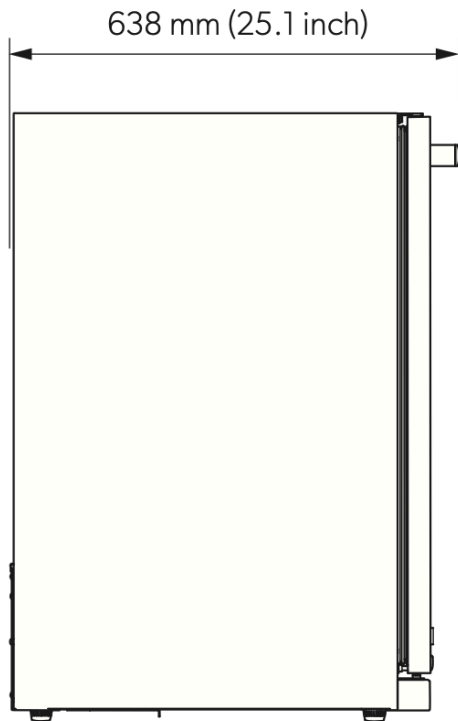

DOMETIC OUTDOOR REFRIGERATOR

EA15F, DE15F | 15 Inch Outdoor Refrigerator

Specifications

GENERAL

Model EA15F, DE15F
Internal Volume 3.2 cubic feet

ELECTRICAL

Input Voltage 120V, 60Hz, 4A
Rated Input Power 110 W
Cord Length 6 feet
Energy Star Certified Yes

REFRIGERATION

Ambient Temperature 50 °F to 100 °F
Operational Temperature 34 °F to 72 °F
Propellant Cyclopentane
Refrigerant R600a

OVERALL DIMENSIONS

Width - in. 14.7"
Depth - in. 25.1"
Height - in. (mm) 34"-35"

CUTOUT DIMENSIONS

Opening Width 15"
Opening Height 34"-35"
Opening Depth 26"

INSTALLATION

Note: For detailed installation guide, refer to product manual

Dometic.com/home

Rev. 06-18-23

 **DOMETIC**