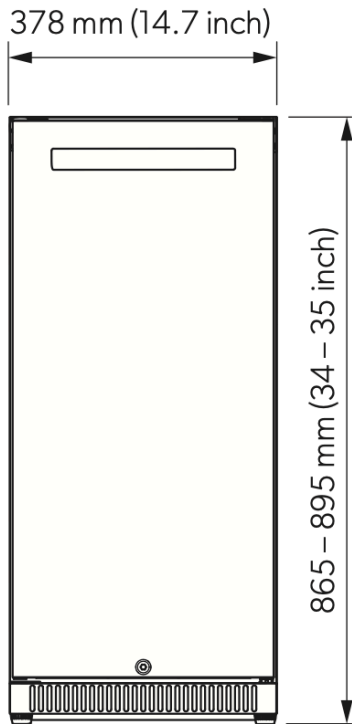

DOMETIC OUTDOOR REFRIGERATOR

EA15F, DE15F | 15 Inch Outdoor Refrigerator

Specifications

GENERAL

Model EA15F, DE15F
Internal Volume 3.2 cubic feet

ELECTRICAL

Input Voltage 120V, 60Hz, 4A
Rated Input Power 110 W
Cord Length 6 feet
Energy Star Certified Yes

REFRIGERATION

Ambient Temperature 50 °F to 100 °F
Operational Temperature 34 °F to 72 °F
Propellant Cyclopentane
Refrigerant R600a

OVERALL DIMENSIONS

Width - in. 14.7"
Depth - in. 25.1"
Height - in. (mm) 34"-35"

CUTOUT DIMENSIONS

Opening Width 15"
Opening Height 34"-35"
Opening Depth 26"

INSTALLATION

Note: For detailed installation guide, refer to product manual

Dometic.com/home

Rev. 06-18-23

 **DOMETIC**