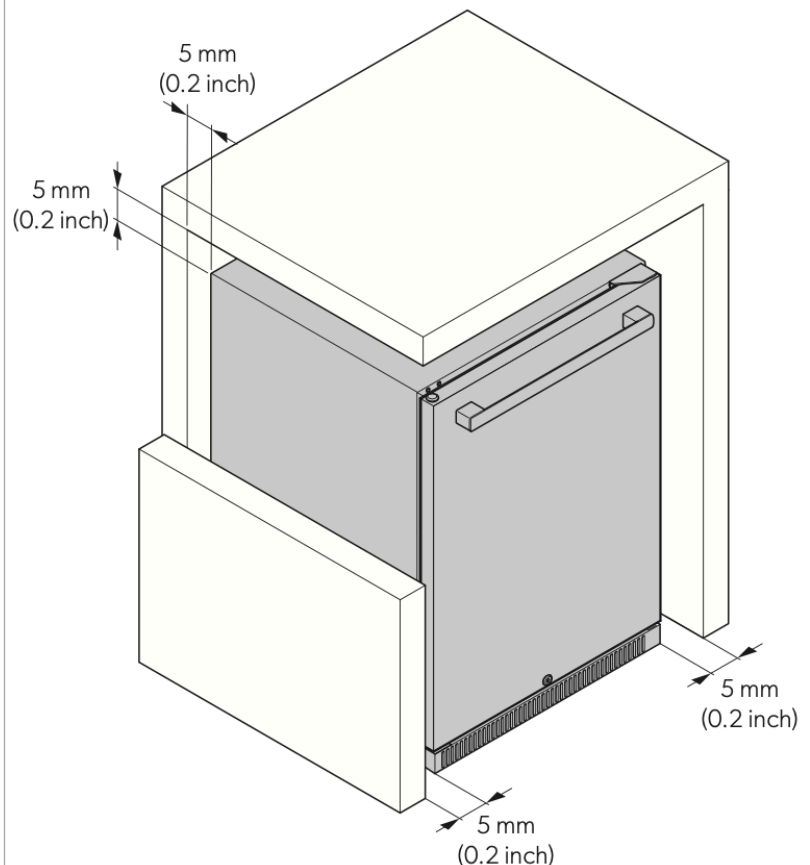

DOMETIC OUTDOOR REFRIGERATOR

EA15F, DE15F | 15 Inch Outdoor Refrigerator

Specifications

GENERAL

Model EA15F, DE15F
Internal Volume 3.2 cubic feet

ELECTRICAL

Input Voltage 120V, 60Hz, 4A
Rated Input Power 110 W
Cord Length 6 feet
Energy Star Certified Yes

REFRIGERATION

Ambient Temperature 50 °F to 100 °F
Operational Temperature 34 °F to 72 °F
Propellant Cyclopentane
Refrigerant R600a

OVERALL DIMENSIONS

Width - in. 14.7"
Depth - in. 25.1"
Height - in. (mm) 34"-35"

CUTOUT DIMENSIONS

Opening Width 15"
Opening Height 34"-35"
Opening Depth 26"

INSTALLATION

Note: For detailed installation guide, refer to product manual

Dometic.com/home

Rev. 06-18-23

 **DOMETIC**