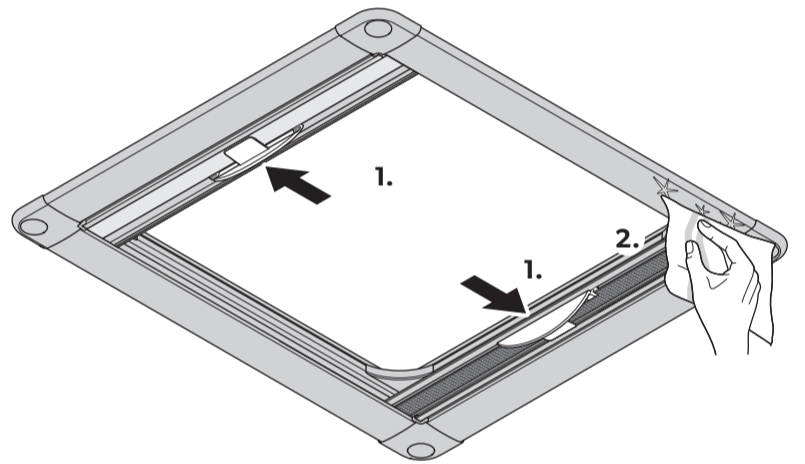

4

7

8

5

6

DOMETIC

YOUR LOCAL DEALER
dometic.com/dealer

YOUR LOCAL SUPPORT
dometic.com/contact

YOUR LOCAL SALES OFFICE
dometic.com/sales-offices

A complete list of Dometic companies, which comprise the Dometic Group, can be found in the public filings of:
DOMETIC GROUP AB Hemvärnsgatan 15 SE-17154 Solna Sweden