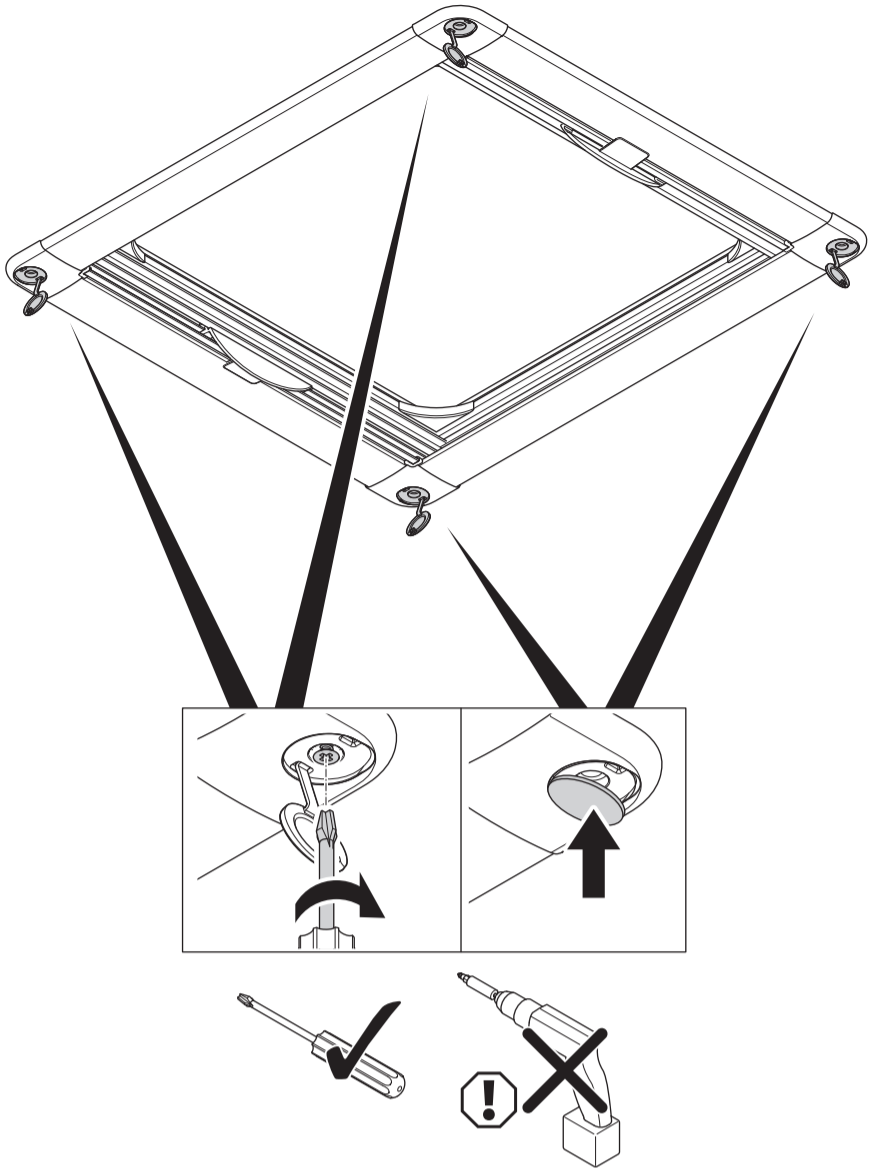

AAA-123/1100-B-
CCC-D-EE-FF

Job ID: 111222-01-1
Dometic UK Blind Systems Limited
Customer Part No:
AAA-123/1100-B-CCC-D-EE-FF

DOMETIC
CHRD
Week no: 20 / 2021

1

2

3

4

7