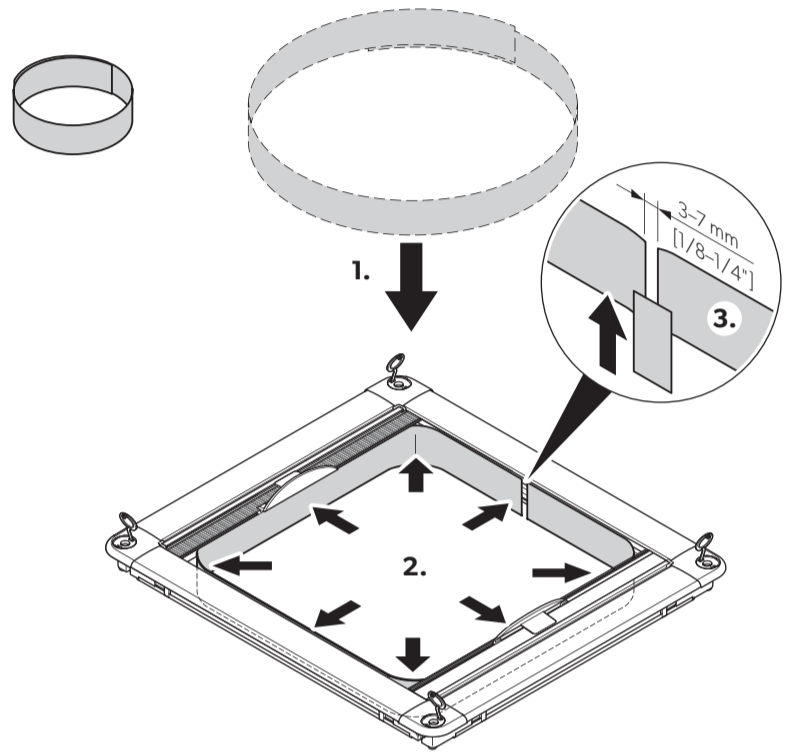

AAA-123/1100-B-
CCC-D-EE-FF

Job ID: 111222-01-1
Dometic UK Blind Systems Limited
Customer Part No:
AAA-123/1100-B-CCC-D-EE-FF

DOMETIC
CHRD
Week no: 20 / 2021

1

2

3

4

7