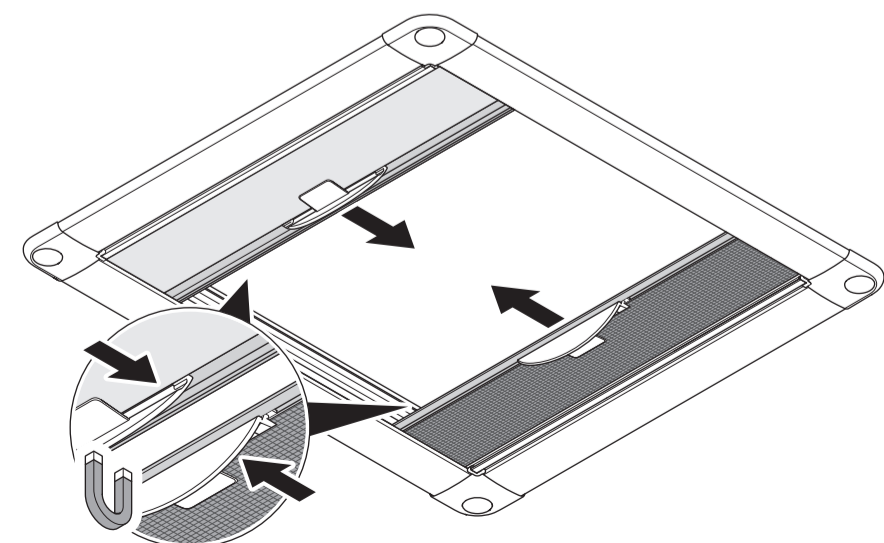

4

7

8

5

6

DOMETIC

YOUR LOCAL DEALER
dometic.com/dealer

YOUR LOCAL SUPPORT
dometic.com/contact

YOUR LOCAL SALES OFFICE
dometic.com/sales-offices

A complete list of Dometic companies, which comprise the Dometic Group, can be found in the public filings of:
DOMETIC GROUP AB Hemvärnsgatan 15 SE-17154 Solna Sweden