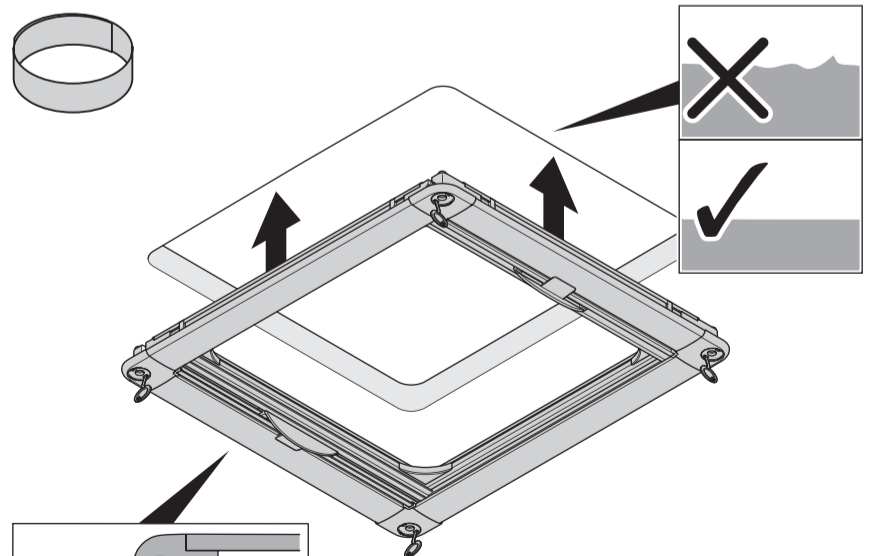

AAA-123/1100-B-
CCC-D-EE-FF

Job ID: 111222-01-1
Dometic UK Blind Systems Limited
Customer Part No:
AAA-123/1100-B-CCC-D-EE-FF

DOMETIC
CHRD
Week no: 20 / 2021

1

2

3

4

7