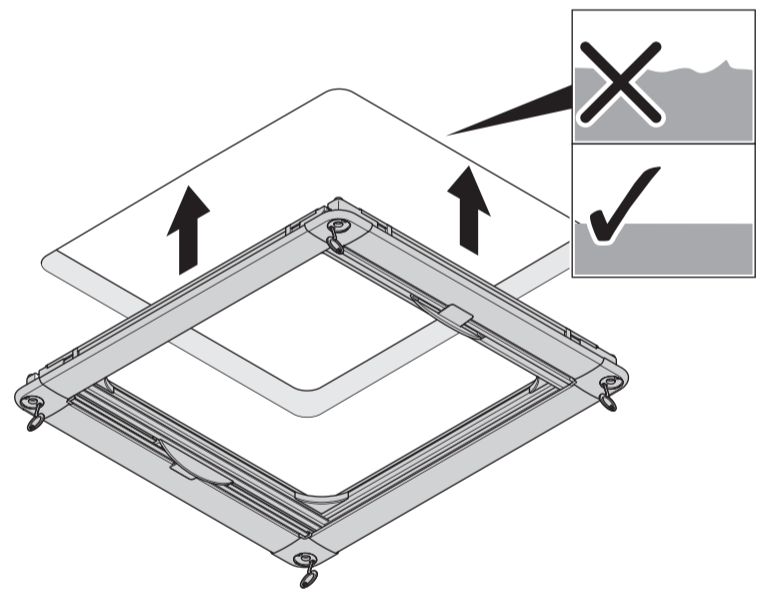

AAA-123/1100-B-
CCC-D-EE-FF

Job ID: 111222-01-1
Dometic UK Blind Systems Limited
Customer Part No:
AAA-123/1100-B-CCC-D-EE-FF

DOMETIC
CHRD
Week no: 20 / 2021

1

2

3

4

7