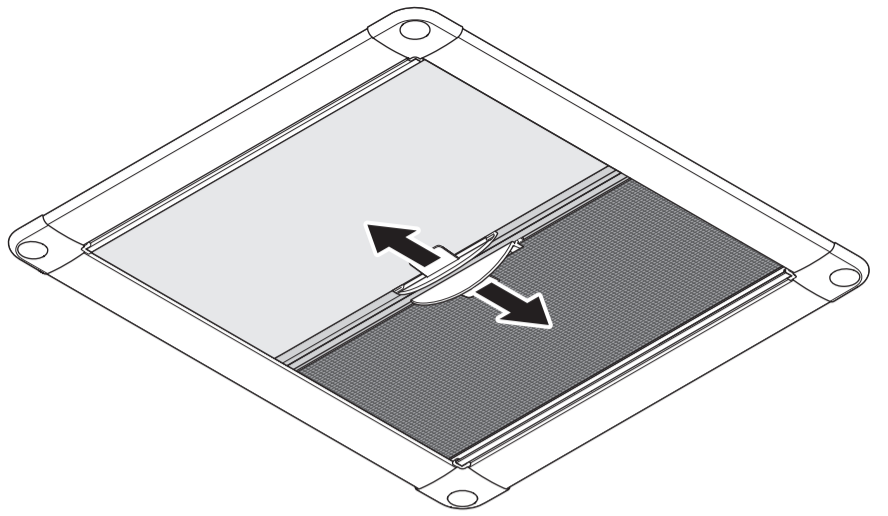

AAA-123/1100-B-
CCC-D-EE-FF

Job ID: 111222-01-1
Dometic UK Blind Systems Limited
Customer Part No:
AAA-123/1100-B-CCC-D-EE-FF

DOMETIC
CHRD
Week no: 20 / 2021

1

2

3

4

7