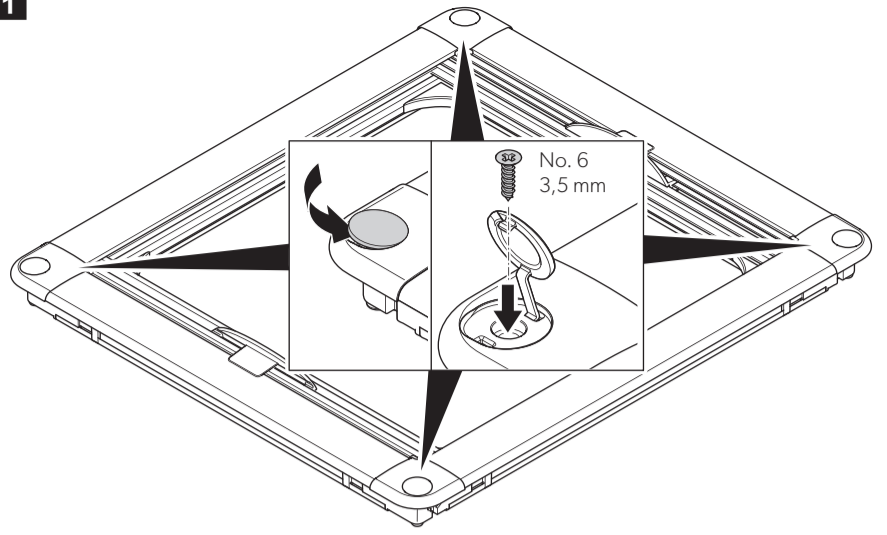

AAA-123/1100-B-
CCC-D-EE-FF

Job ID: 111222-01-1
Dometic UK Blind Systems Limited
Customer Part No:
AAA-123/1100-B-CCC-D-EE-FF

DOMETIC
CHRD
Week no: 20 / 2021

1

2

3

4

7