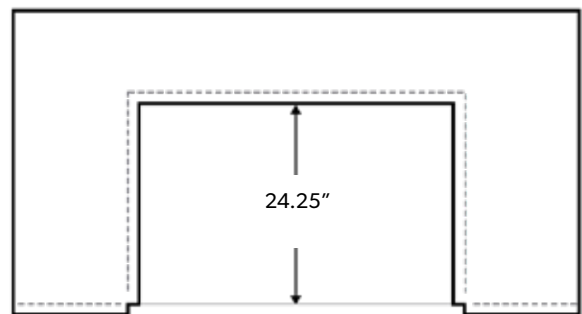

PELLET GRILL

36 inch wood-fired grill

Note: For detailed installation guide, refer to product manual

Box Dimensions
33 x 43 x 40 (inches)
Shipping Weight 330 lbs

Specifications

GENERAL	Model PELLET GRILL 36 SKU TEPG36G / TEPG36R
POWER REQUIREMENTS	Electrical Supply 120V, 60Hz, 5.04A Electrical Service 15 amp dedicated circuit Power Cord Length 5 feet Receptacle 3 prong grounding plug
GAS REQUIREMENTS	N/A
CLEARANCE REQUIREMENTS	Combustible Requires Insulating Jacket and Minimum 12" all around Non-Combustible Minimum 3.25" from back, Minimum 6" on sides
CUTOUT DIMENSIONS	Opening Width 34.25 inch Opening Height 16.75 inch Opening Depth 24.25 inch

NON-COMBUSTIBLE INSTALLATION

Top View