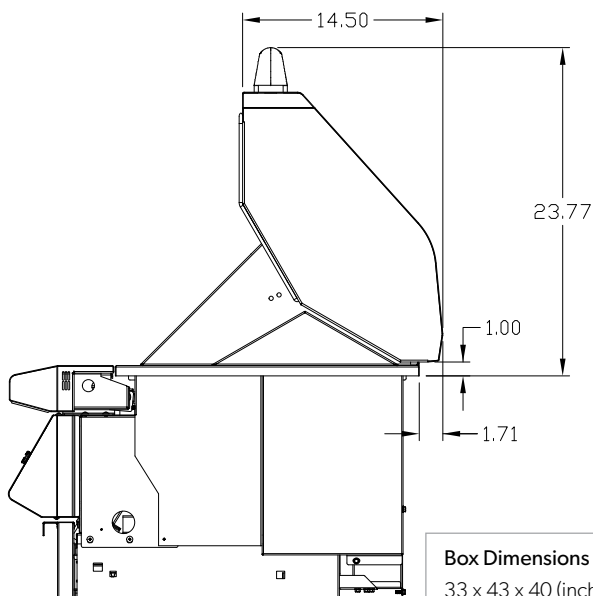

PELLET GRILL

36 inch wood-fired grill

Note: For detailed installation guide, refer to product manual

Box Dimensions
33 x 43 x 40 (inches)
Shipping Weight 330 lbs

Specifications

GENERAL	Model PELLET GRILL 36 SKU TEPG36G / TEPG36R
POWER REQUIREMENTS	Electrical Supply 120V, 60Hz, 5.04A Electrical Service 15 amp dedicated circuit Power Cord Length 5 feet Receptacle 3 prong grounding plug
GAS REQUIREMENTS	N/A
CLEARANCE REQUIREMENTS	Combustible Requires Insulating Jacket and Minimum 12" all around Non-Combustible Minimum 3.25" from back, Minimum 6" on sides
CUTOUT DIMENSIONS	Opening Width 34.25 inch Opening Height 16.75 inch Opening Depth 24.25 inch