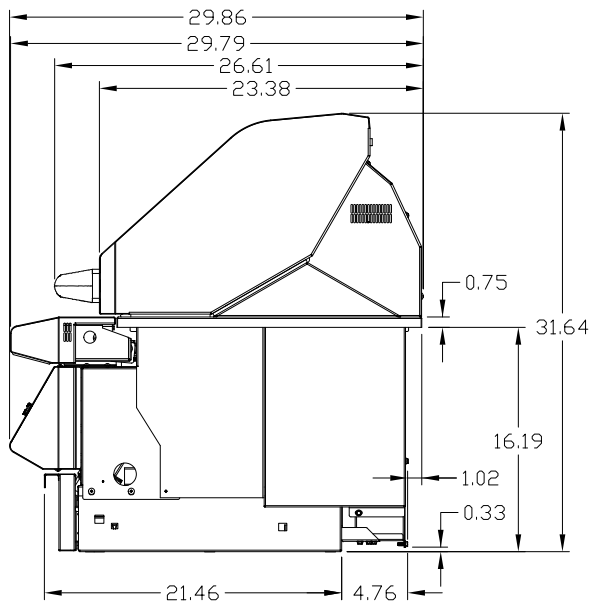

PELLET GRILL

36 inch wood-fired grill

Note: For detailed installation guide, refer to product manual

Box Dimensions
33 x 43 x 40 (inches)
Shipping Weight 330 lbs

Specifications

GENERAL	Model PELLET GRILL 36 SKU TEPG36G / TEPG36R
POWER REQUIREMENTS	Electrical Supply 120V, 60Hz, 5.04A Electrical Service 15 amp dedicated circuit Power Cord Length 5 feet Receptacle 3 prong grounding plug
GAS REQUIREMENTS	N/A
CLEARANCE REQUIREMENTS	Combustible Requires Insulating Jacket and Minimum 12" all around Non-Combustible Minimum 3.25" from back, Minimum 6" on sides
CUTOUT DIMENSIONS	Opening Width 34.25 inch Opening Height 16.75 inch Opening Depth 24.25 inch