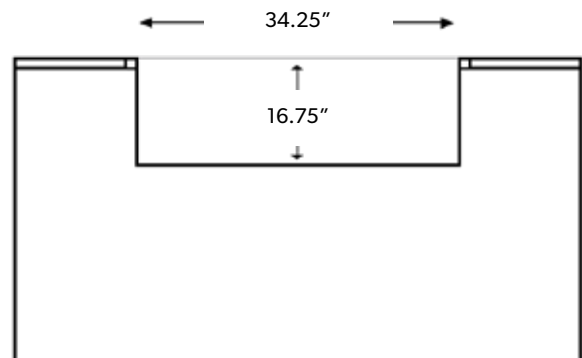

NON-COMBUSTIBLE INSTALLATION

Face View