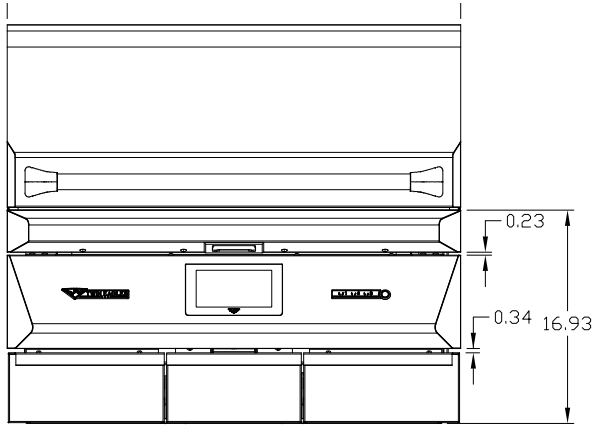

PELLET GRILL

36 inch wood-fired grill

Note: For detailed installation guide, refer to product manual

Box Dimensions
33 x 43 x 40 (inches)
Shipping Weight 330 lbs

Specifications

GENERAL	Model PELLET GRILL 36 SKU TEPG36G / TEPG36R
POWER REQUIREMENTS	Electrical Supply 120V, 60Hz, 5.04A Electrical Service 15 amp dedicated circuit Power Cord Length 5 feet Receptacle 3 prong grounding plug
GAS REQUIREMENTS	N/A
CLEARANCE REQUIREMENTS	Combustible Requires Insulating Jacket and Minimum 12" all around Non-Combustible Minimum 3.25" from back, Minimum 6" on sides
CUTOUT DIMENSIONS	Opening Width 34.25 inch Opening Height 16.75 inch Opening Depth 24.25 inch