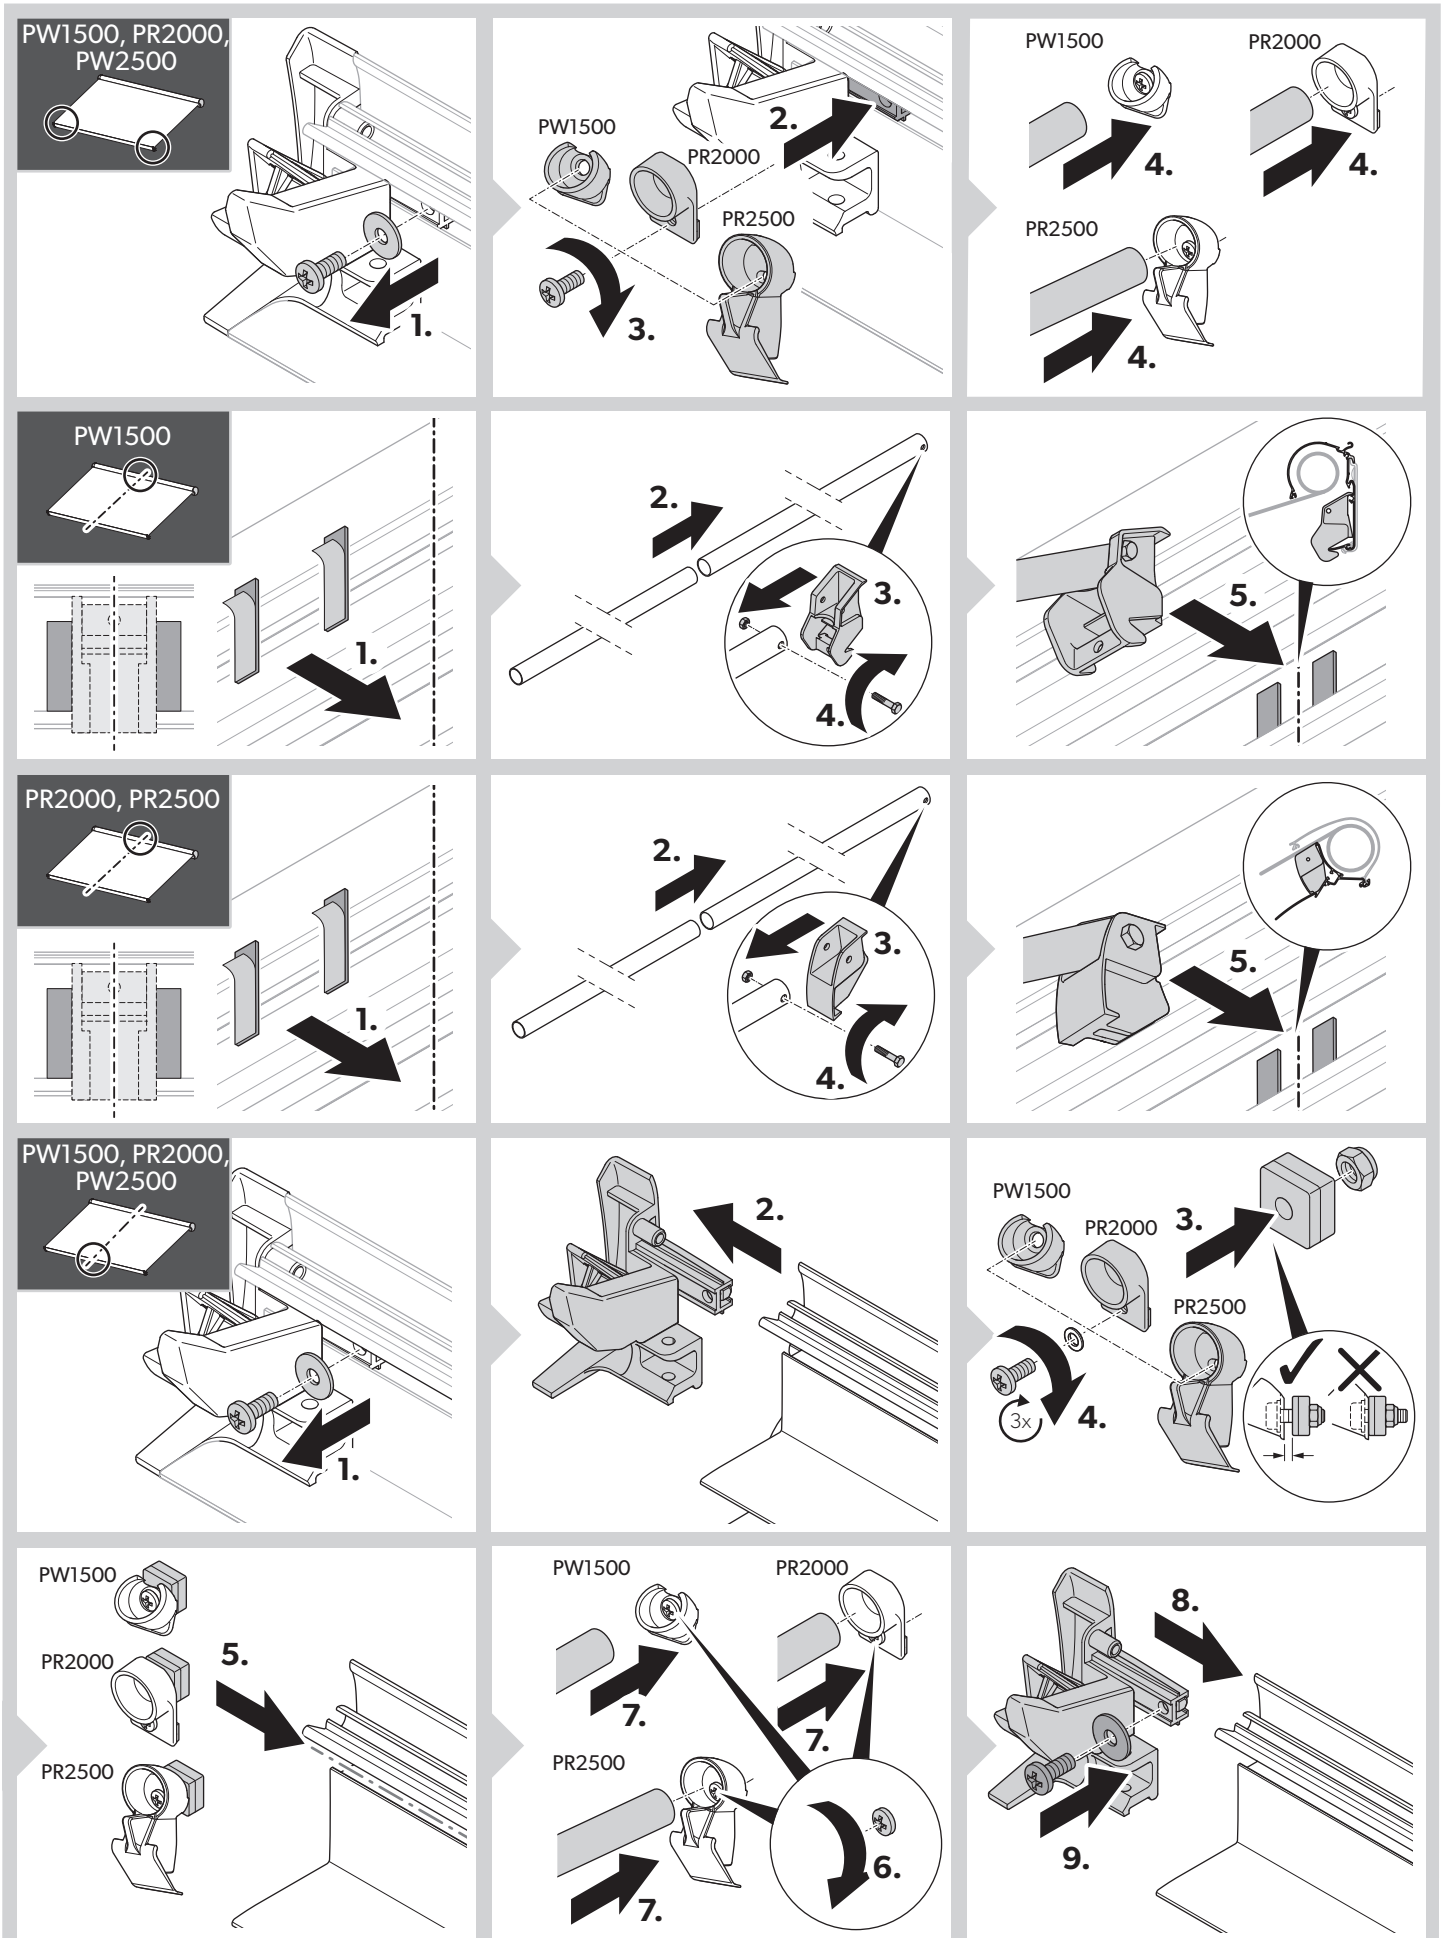

1 x Ø19
1 x Ø22

PW1500

PR2000

PR2500

PW1500

PR2000, PR2500

YOUR LOCAL DEALER
dometic.com/dealer

YOUR LOCAL SUPPORT
dometic.com/contact