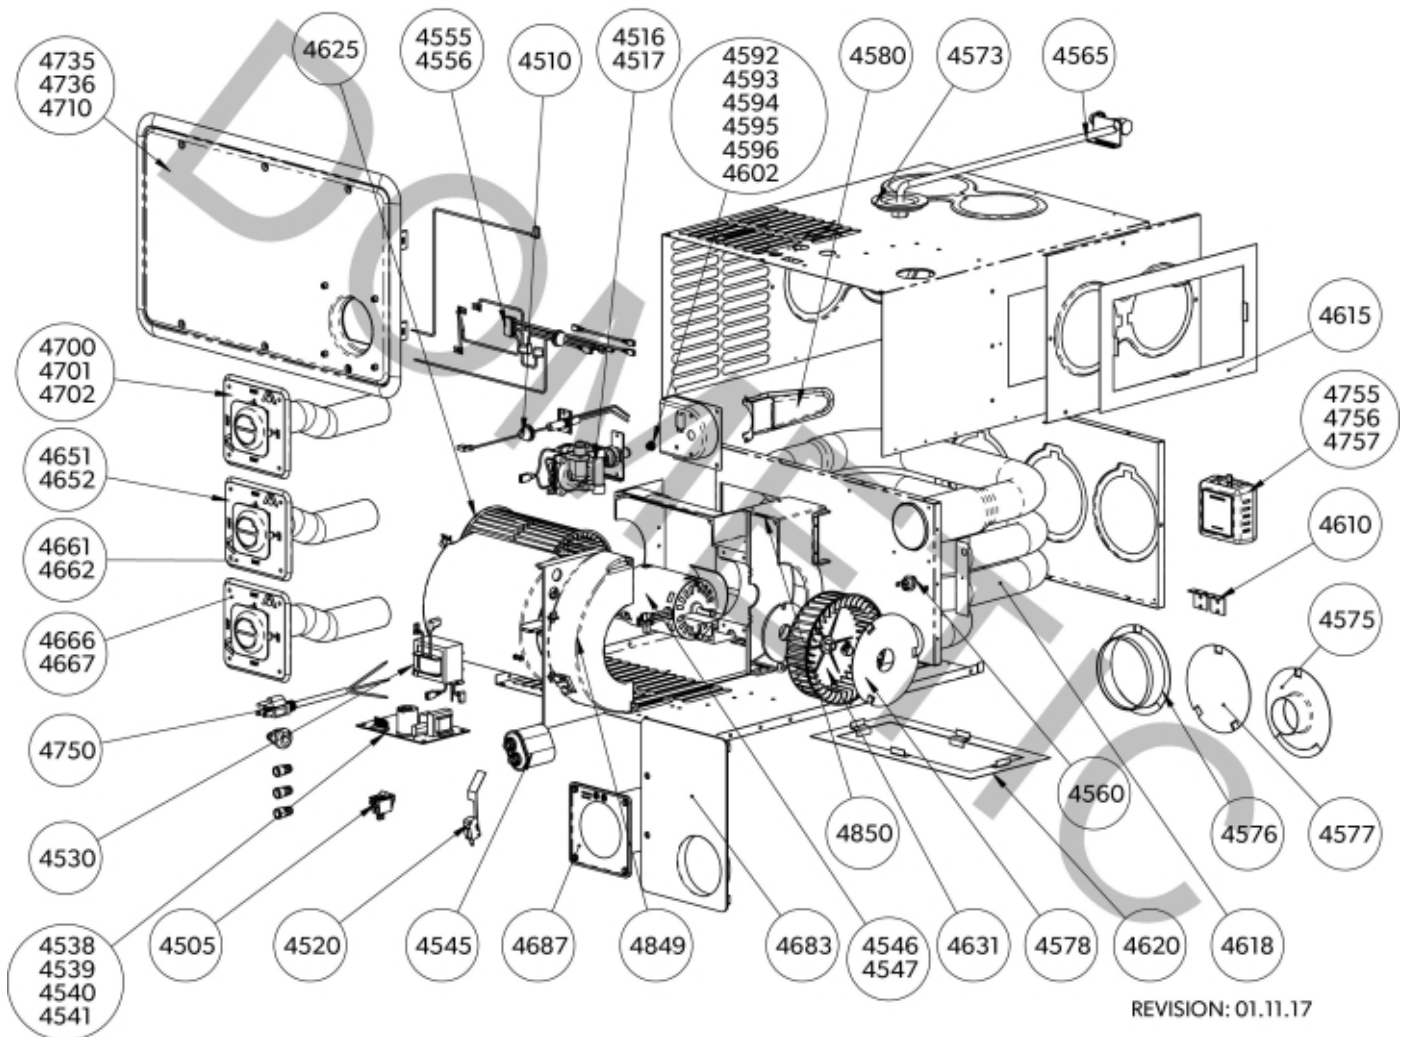

AFL FURNACE SERVICE PARTS

Mobile living made easy.

AFLD40121 () | Product No 958663243 | Dometic Parts Web

Part assemblies Complete appliance

PartNo	Pos	Qty	Description	Remark
32345	4505		KIT, SVC BREAKER CIRCUIT 20AMP	
31393	4509		KIT, SVC RESET 15 AMP BREAKER	
35100	4510		KIT, SVC ELECTRODE AMS SML	
31098	4516		KIT, SVC VALVE 12VDC TOP SML	
31094	4520		KIT, SVC SAIL SWITCH ML	
31501	4541		KIT, SVC UNIVERSAL IGNITION DC	
30720	4547		KIT, SVC MOTOR L35-40 M35	
31114	4556		KIT, SVC DC WIRING HARNESS	
31091	4560		KIT, SVC LIMIT SWITCH 190	
35712	4565		KIT, SVC MANIFOLD EXT ASM SML	
35706	4573		KIT, SVC GAS LINE GROMMET	
36688	4575		ADAPTER,DUCT,2 INCH	
31474	4576		ADAPTER,DUCT 4 INCH	
31371	4577		KIT, SVC PLATE,DUCT CVR, 4"	
30209	4580		KIT, SVC BURNER HEAD LP/NAT	
30887	4594		KIT, SVC ORIFICE #48 LP	
31244	4610		KIT, SVC CASING LEG	
30205	4615		KIT, SVC ADAPTER PLATE BTM VER	
35707	4618		KIT, SVC HEAT EXCHANGER L	
30261	4620		KIT, SVC BTTM HRZ ADAPTER ASM	
33126	4625		KIT, SVC BLOWER WHEEL & CLAMP	
30619	4631		KIT, SVC COMBUSTION WHEEL L	
32299	4667		KIT, SVC LD VENT 1.10 V4 LW	
30577	4683		VENT COVER PANEL LG V3/V4	
31369	4687		KIT, SVC VENT PANEL EXT SML V4	
32300	4755		THERMOSTAT,HEAT ONLY,BLACK	
38453	4757		THERMOSTAT,HEAT ONLY,WHITE	
30701	4849		BLOWER COVER-L	
30702	4850		BLOWER HOUSING-L	