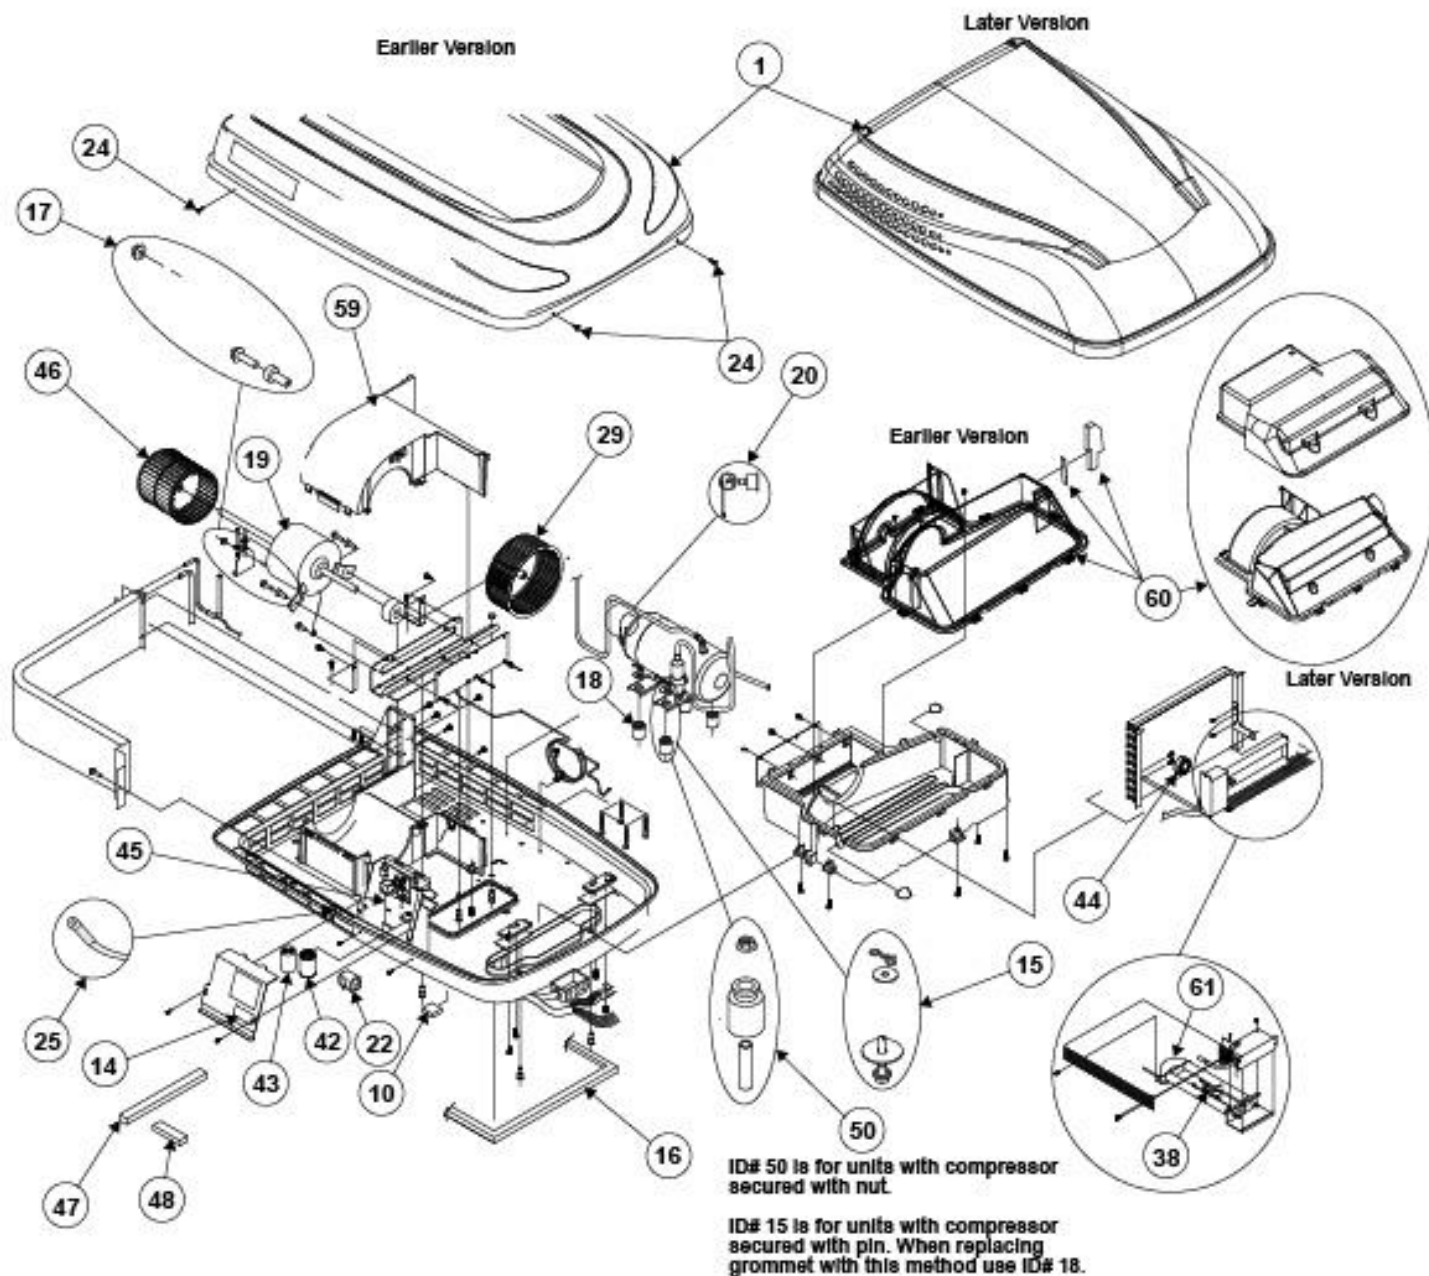

641935CXX1C0 Spare Parts List

Penguin Air Conditioner Service Part Identifier Illustration

Only parts with identifiers are available as replacement parts and these will vary from model to model. See specific model number listing for service parts.

ID	SERVICE PART	DESCRIPTION
1	3314471.001	S,SHROUD,PENGUI N II,WHT
10	3310726.009	S,FOAM BLOCKS (8)
14	3310735.000	KIT,SVC DECAL,WARNING
15	3310733.005	S,BOLT- COMPRESSOR MNTG
16	3310718.006	S,ROOF GASKET
17	3311599.000	NO LONGER AVAILABLE
18	3313107.111	NO LONGER AVAILABLE
19	3314471.011	KIT, SVC FAN MOTOR,PENGUIN
22	3310731.009	KIT,SVC PTCR
24	3310724.004	KIT,SVC SCREW RND SHOULDER
29	3314471.005	KIT,SVC WHEEL EVAP BLWR
38	3313107.012	KIT,SVC AUTO LIMIT SWITCH
42	3314471.017	KIT,SVC CAPACITOR 55/15 MFD
43	3311883.000	S,HARD START,PENGUIN
44	3312303.005	KIT,SVC THERMISTOR WIRE ASM
45	3313107.078	KIT,BOARD SZ LCD RELAY-C/F/HS
46	3314471.014	KIT,SVC WHEEL CONDENSER BLWR
59	3314471.008	S,HOUSING,CONDE NSER,UPR
60	3314471.012	NO LONGER AVAILABLE
61	3310328.000	HEATER ELEMENT & SWITCH