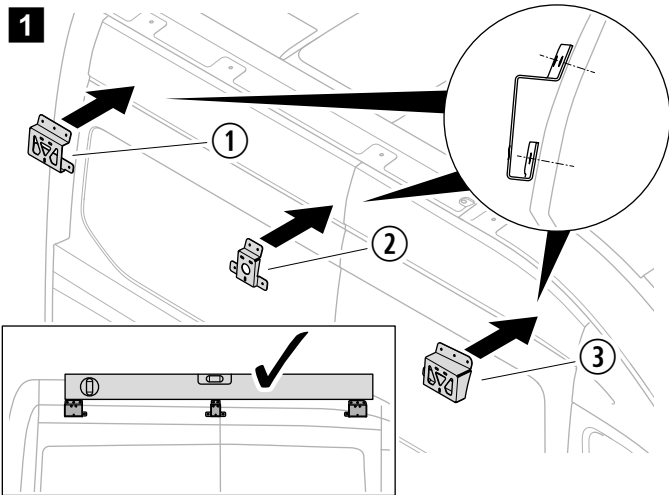

PW1100, PW1500
 Ford Transit H3
 9620015864 (RHT), 9620015865 (LHT)

	L2 H3	L3 H3	L4 H3
PW1100/PW1500	2,60 m	3,00 m	4,00 m
X	970 mm	1.195 mm	1.557 mm

DOMETIC

YOUR LOCAL DEALER
dometic.com/dealer

YOUR LOCAL SUPPORT
dometic.com/contact