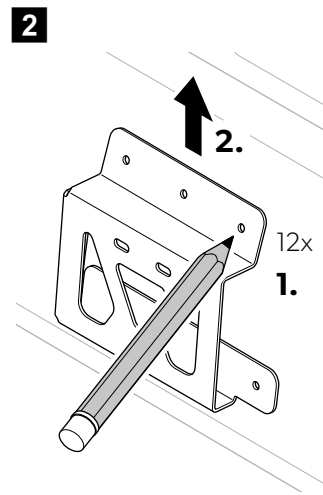

PW1100, PW1500
 Ford Transit H3
 9620015864 (RHT), 9620015865 (LHT)

	L2 H3	L3 H3	L4 H3
PW1100/PW1500	2,60 m	3,00 m	4,00 m
X	970 mm	1.195 mm	1.557 mm

DOMETIC

YOUR LOCAL DEALER
dometic.com/dealer

YOUR LOCAL SUPPORT
dometic.com/contact