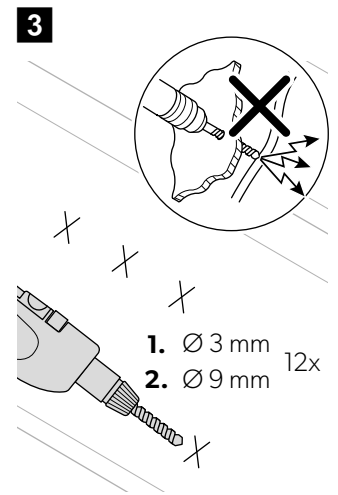

PW1100, PW1500
 Ford Transit H3
 9620015864 (RHT), 9620015865 (LHT)

	L2 H3	L3 H3	L4 H3
PW1100/PW1500	2,60 m	3,00 m	4,00 m
X	970 mm	1.195 mm	1.557 mm

DOMETIC

YOUR LOCAL DEALER
dometic.com/dealer

YOUR LOCAL SUPPORT
dometic.com/contact