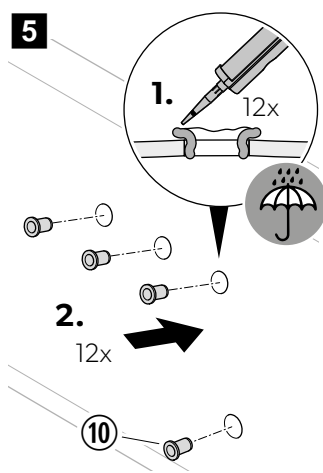

PW1100, PW1500
 Ford Transit H3
 9620015864 (RHT), 9620015865 (LHT)

	L2 H3	L3 H3	L4 H3
PW1100/PW1500	2,60 m	3,00 m	4,00 m
X	970 mm	1.195 mm	1.557 mm

DOMETIC

YOUR LOCAL DEALER
dometic.com/dealer

YOUR LOCAL SUPPORT
dometic.com/contact