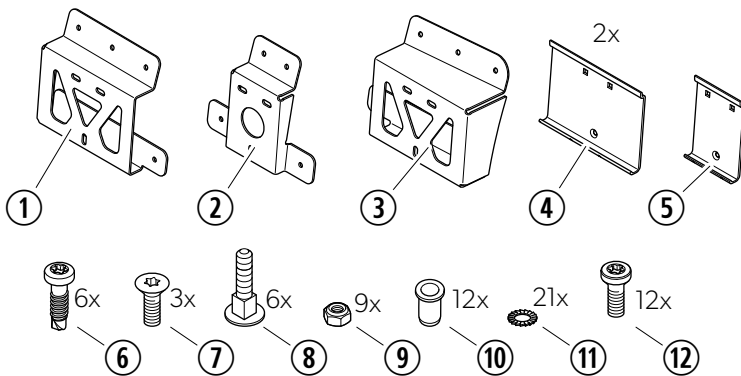

PW1100, PW1500
 Ford Transit H3
 9620015864 (RHT), 9620015865 (LHT)

	L2 H3	L3 H3	L4 H3
PW1100/PW1500	2,60 m	3,00 m	4,00 m
X	970 mm	1.195 mm	1.557 mm

DOMETIC

YOUR LOCAL DEALER
dometic.com/dealer

YOUR LOCAL SUPPORT
dometic.com/contact