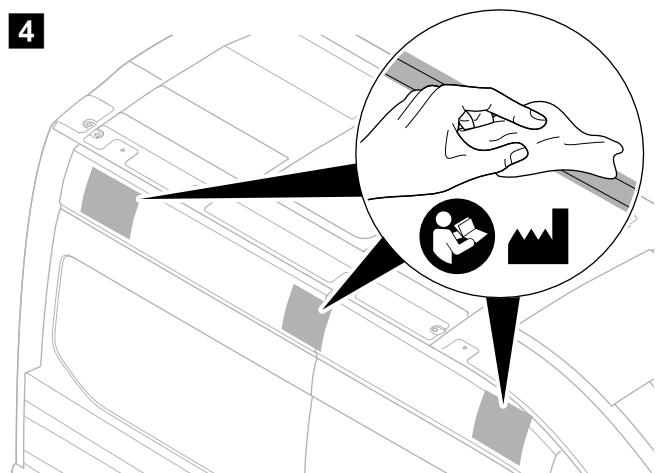

PW1100, PW1500
 Ford Transit H3
 9620015864 (RHT), 9620015865 (LHT)

	L2 H3	L3 H3	L4 H3
PW1100/PW1500	2,60 m	3,00 m	4,00 m
X	970 mm	1.195 mm	1.557 mm

DOMETIC

YOUR LOCAL DEALER
dometic.com/dealer

YOUR LOCAL SUPPORT
dometic.com/contact