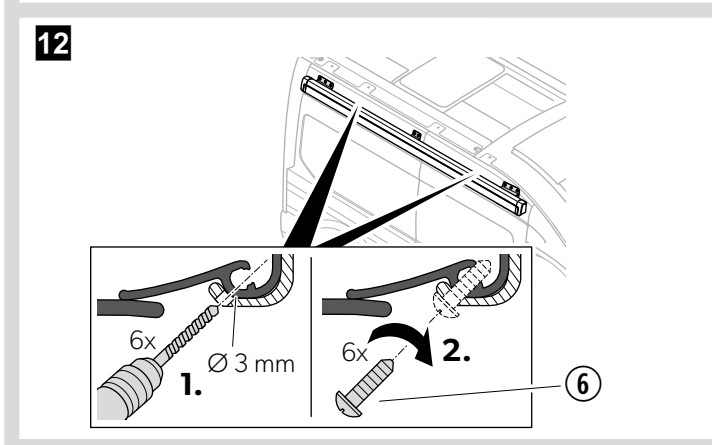

PW1100, PW1500
 Ford Transit H3
 9620015864 (RHT), 9620015865 (LHT)

	L2 H3	L3 H3	L4 H3
PW1100/PW1500	2,60 m	3,00 m	4,00 m
X	970 mm	1.195 mm	1.557 mm

DOMETIC

YOUR LOCAL DEALER
dometic.com/dealer

YOUR LOCAL SUPPORT
dometic.com/contact