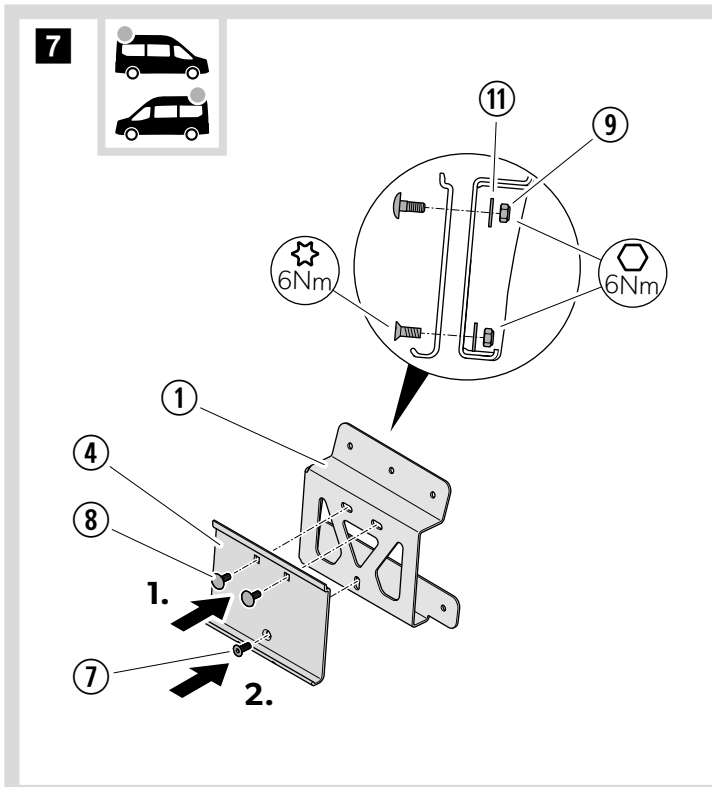

PW1100, PW1500
 Ford Transit H3
 9620015864 (RHT), 9620015865 (LHT)

	L2 H3	L3 H3	L4 H3
PW1100/PW1500	2,60 m	3,00 m	4,00 m
X	970 mm	1.195 mm	1.557 mm

DOMETIC

YOUR LOCAL DEALER
dometic.com/dealer

YOUR LOCAL SUPPORT
dometic.com/contact