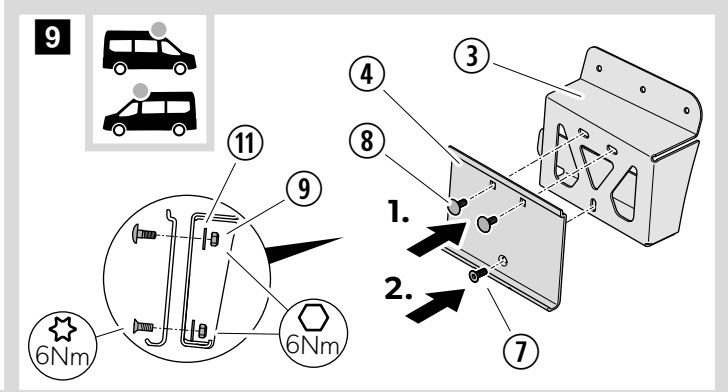

PW1100, PW1500
 Ford Transit H3
 9620015864 (RHT), 9620015865 (LHT)

	L2 H3	L3 H3	L4 H3
PW1100/PW1500	2,60 m	3,00 m	4,00 m
X	970 mm	1.195 mm	1.557 mm

DOMETIC

YOUR LOCAL DEALER
dometic.com/dealer

YOUR LOCAL SUPPORT
dometic.com/contact