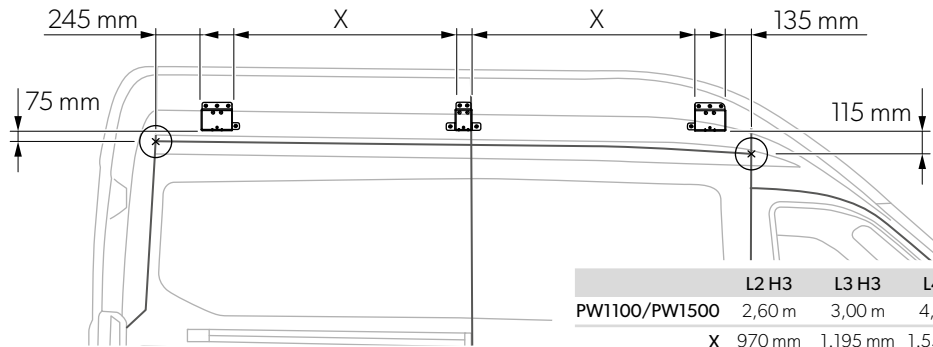

PW1100, PW1500
 Ford Transit H3
 9620015864 (RHT), 9620015865 (LHT)

	L2 H3	L3 H3	L4 H3
PW1100/PW1500	2,60 m	3,00 m	4,00 m
X	970 mm	1.195 mm	1.557 mm

DOMETIC

YOUR LOCAL DEALER
dometic.com/dealer

YOUR LOCAL SUPPORT
dometic.com/contact