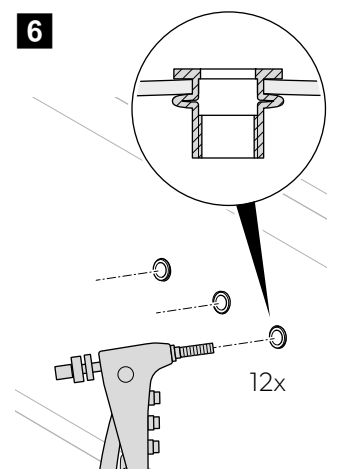

PW1100, PW1500
 Ford Transit H3
 9620015864 (RHT), 9620015865 (LHT)

	L2 H3	L3 H3	L4 H3
PW1100/PW1500	2,60 m	3,00 m	4,00 m
X	970 mm	1.195 mm	1.557 mm

DOMETIC

YOUR LOCAL DEALER
dometic.com/dealer

YOUR LOCAL SUPPORT
dometic.com/contact