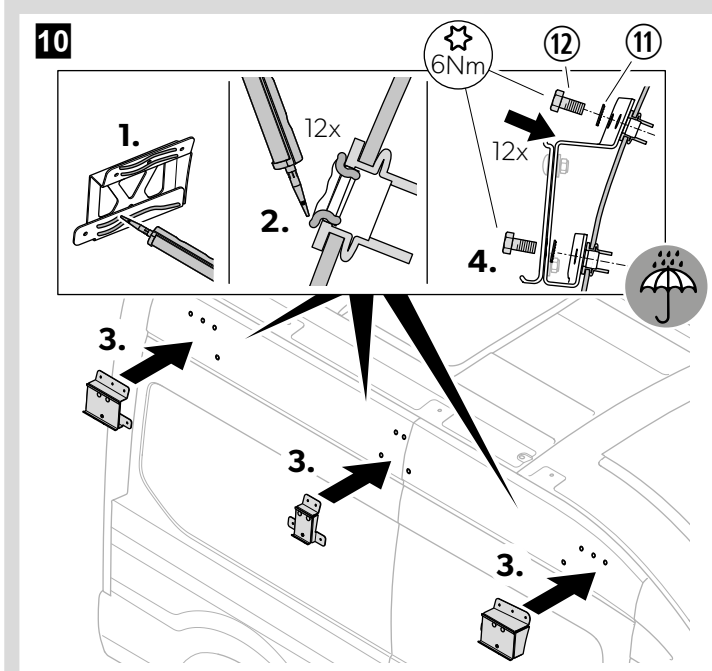

PW1100, PW1500
 Ford Transit H3
 9620015864 (RHT), 9620015865 (LHT)

	L2 H3	L3 H3	L4 H3
PW1100/PW1500	2,60 m	3,00 m	4,00 m
X	970 mm	1.195 mm	1.557 mm

DOMETIC

YOUR LOCAL DEALER
dometic.com/dealer

YOUR LOCAL SUPPORT
dometic.com/contact