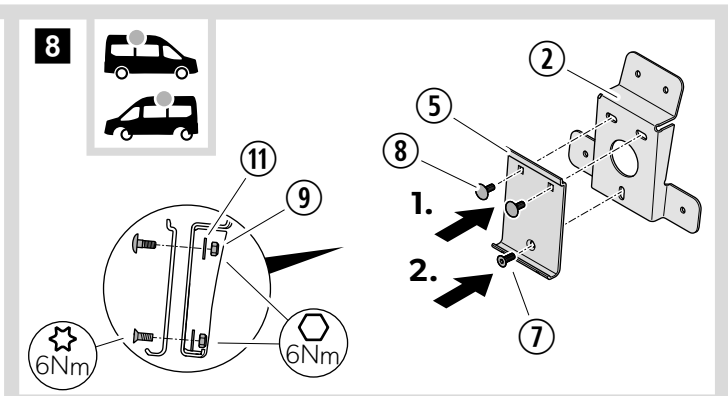

PW1100, PW1500
 Ford Transit H3
 9620015864 (RHT), 9620015865 (LHT)

	L2 H3	L3 H3	L4 H3
PW1100/PW1500	2,60 m	3,00 m	4,00 m
X	970 mm	1.195 mm	1.557 mm

DOMETIC

YOUR LOCAL DEALER
dometic.com/dealer

YOUR LOCAL SUPPORT
dometic.com/contact