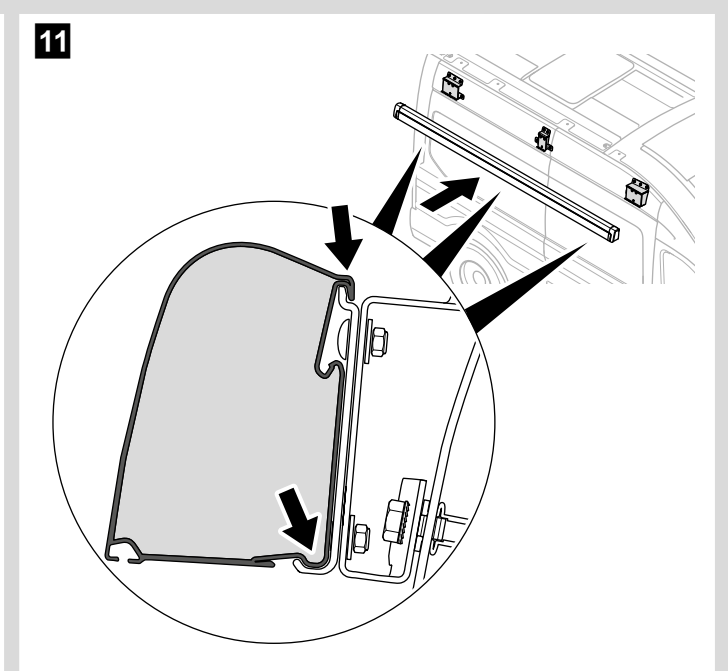

PW1100, PW1500
 Ford Transit H3
 9620015864 (RHT), 9620015865 (LHT)

	L2 H3	L3 H3	L4 H3
PW1100/PW1500	2,60 m	3,00 m	4,00 m
X	970 mm	1.195 mm	1.557 mm

DOMETIC

YOUR LOCAL DEALER
dometic.com/dealer

YOUR LOCAL SUPPORT
dometic.com/contact