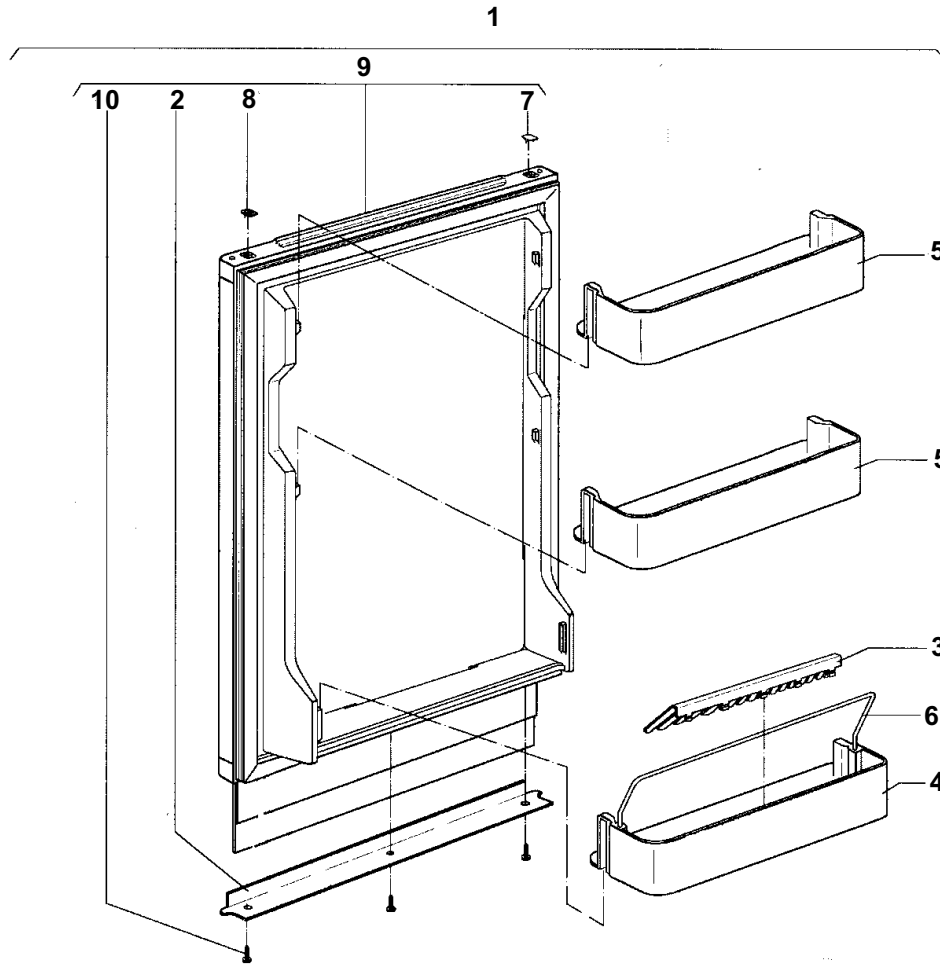

SPECIFICATIONS:	
Dimensions	
Width mm - 525	Inches - 20-11/16
Height mm - 815	Inches - 32-1/8
Depth mm - 539	Inches - 21-1/4
Heater 110VAC	
Ohms - 96.5	
Watts - 125	
Amps - 1.14	
Heater, 12VDC	
Ohms - 1.1	
Watts - 125	
Amps - 10.4	

MODEL RM4290 REFRIGERATOR WIRING DIAGRAM

MODEL RM4290 REFRIGERATOR

DOOR PARTS

INDEX	PART No.	DESCRIPTION
1	2936714704	Door Complete
2	2951304100	Strip, Bottom Door, Grey-Brown
3	2951237003	Holder, Bottle-White 300mm
4	2951307103	Shelf, White 415mm
5	2951308002	Shelf, White 415mm
6	2951875109	Rack, Wire 402mm
7	2951297007	Cover, grey Brown
8	2951296009	Cover, Grey Brown
9	2936826102	Door, Service
10	7296279016	Screw, Countersunk C 3,5x9,5

MODEL RM4290 REFRIGERATOR

INTERIOR CABINET PARTS

INDEX	PART No.	DESCRIPTION	INDEX	PART No.	DESCRIPTION
11	2951246400	Hinge, Upper RH	31	2002244008	Hinge, Frzr Door
12	2951247408	Hinge, Upper LH	32	2926534021	Screw, C 3,9x19
13	2951248000	Hinge, Lower, RH	33	2000917019	Gasket, Frzr Door
14	2951249008	Hinge, Lower LH	34	2106253053	Shelf
15	2923005009	Pin, Hinge	35	2951474150	Shelf
16	2926265204	Pin, Hinge	36	2951132006	Tray, Ice
17	2952700009	Lock, Door grey-brown	37	2923811349	Retainer
18	2952169007	Screw, M6x6 4,8-Z	38	2923842013	Trim, Rear
19	2923297028	Foot, Black	39	2925065001	Insulation, Rear Trim
20	2926441169	Hose, Drain (Not Shown)	40	2926458007	Insulation,
21	2924524008	Inspection Door	41	2926568003	Rivet, Expanding White
22	2926724002	Glass	42	2951147012	Cover, Rear Complete
23	2926004009	Holder, Glass	43	2926545209	Nut
24	2923851402	Fin, Evaporator RH	44	7296350015	Screw, Countersunk 4,2x32
25	2923852400	Fin, Evaporator LH	45	2952263206	Frame, Side
26	2926236031	Retainer, White	46	2905006009	Cap, Screw
27	2926235132	Retainer, White	47	2952264006	Screw, Countersunk 3,9x9,5
28	2951468079	Door, Freezer White	48	2951230008	Screw, Torx B4,8x19
29	2951661004	Housing, Complete RH	49	2924417021	Screw, Countersunk C3,9x13
30	2951661012	Housing, Complete LH			