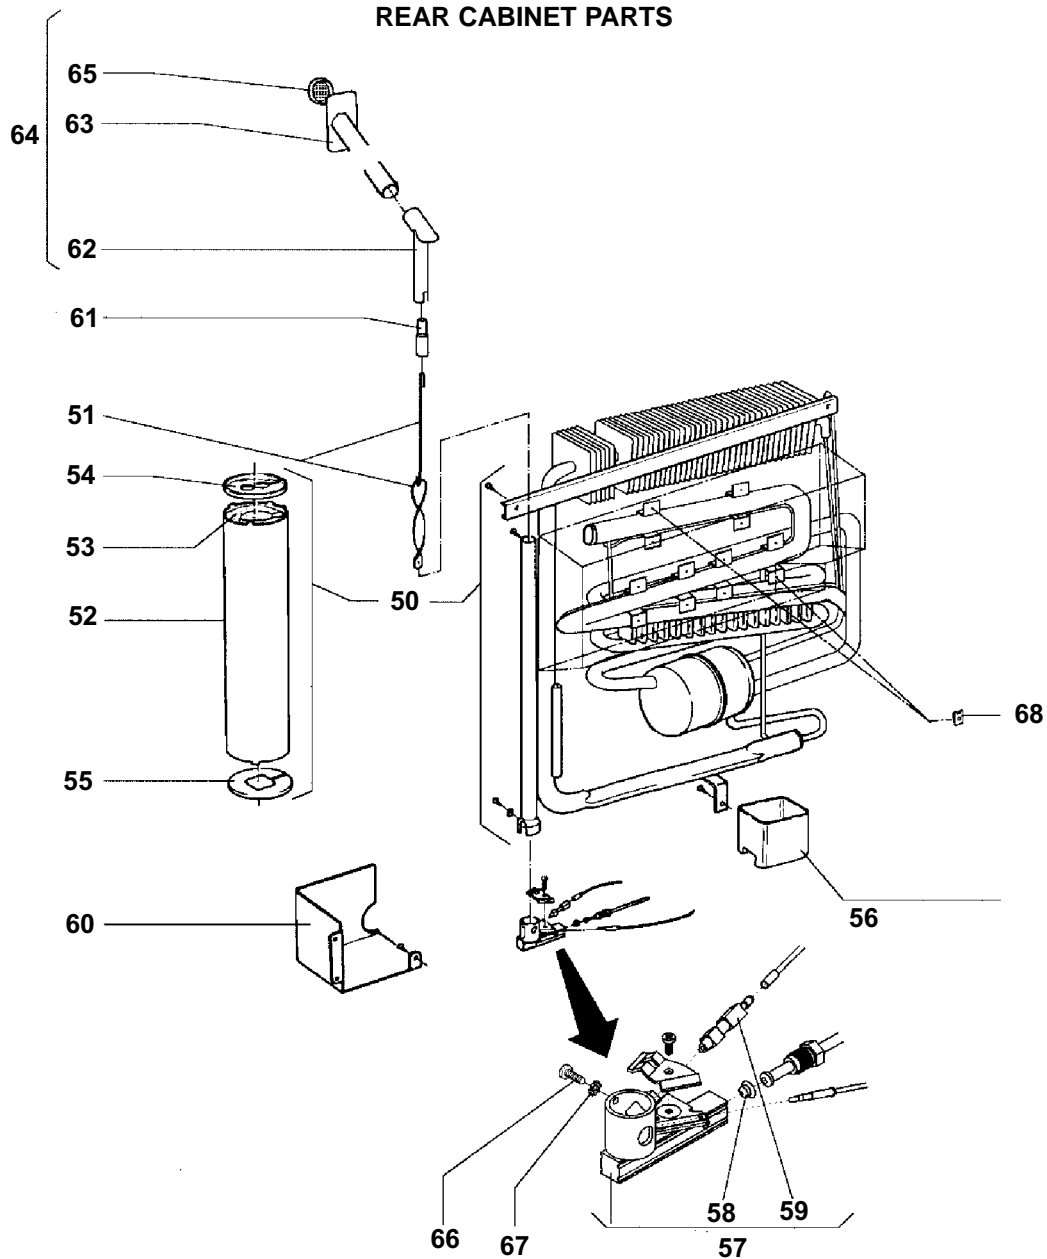

MODEL RM4290 REFRIGERATOR

REAR CABINET PARTS

INDEX	PART No.	DESCRIPTION
50	2106910116	Cooling Unit
51	2926212602	Baffle, Flue
52	2924082205	Cover, Boiler
53	2926680139	Insulation, Boiler
54	2924979004	Cover, Boiler End
55	2924089002	Cover, Bottom Boiler
56	2926019304	Cup, Condensate
57	2923432203	Burner, Gas-Complete
58	2922033069	Jet, KZ43
59	2923626002	Electrode
60	2923927004	Cover, Burner

INDEX	PART No.	DESCRIPTION
61	2935491007	Coupler, Flue
62	2952444202	Flue "T"
63	2935652004	Pipe, Vent
64	2935872909	Vent, Complete
65	2935667002	Cap, Vent
66	2952435408	Screw, M4x6
67	2926559036	Washer, Lock A 4,3
68	2106626001	Nut