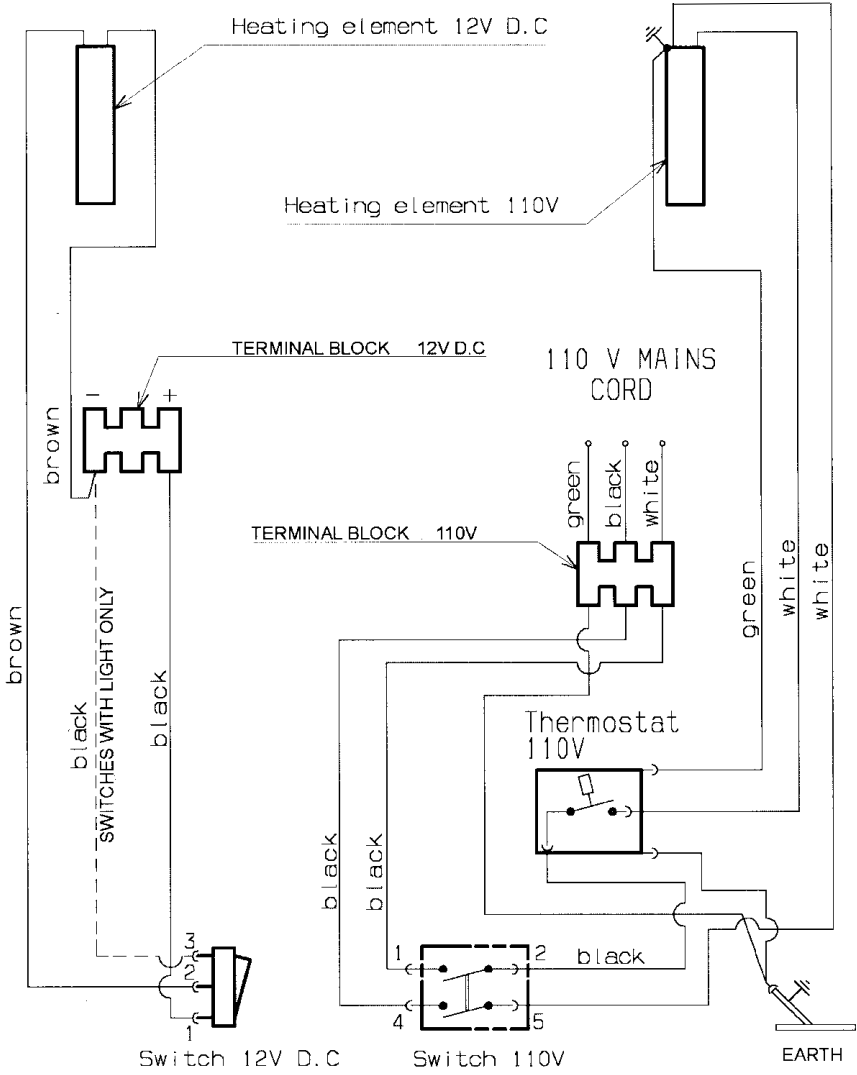

SPECIFICATIONS:	
Dimensions	
Width mm - 525	Inches - 20-11/16
Height mm - 815	Inches - 32-1/8
Depth mm - 539	Inches - 21-1/4
Heater 110VAC	
Ohms - 96.5	
Watts - 125	
Amps - 1.14	
Heater, 12VDC	
Ohms - 1.1	
Watts - 125	
Amps - 10.4	

MODEL RM4290 REFRIGERATOR WIRING DIAGRAM

MODEL RM4290 REFRIGERATOR

DOOR PARTS

INDEX	PART No.	DESCRIPTION
1	2936714704	Door Complete
2	2951304100	Strip, Bottom Door, Grey-Brown
3	2951237003	Holder, Bottle-White 300mm
4	2951307103	Shelf, White 415mm
5	2951308002	Shelf, White 415mm
6	2951875109	Rack, Wire 402mm
7	2951297007	Cover, grey Brown
8	2951296009	Cover, Grey Brown
9	2936826102	Door, Service
10	7296279016	Screw, Countersunk C 3,5x9,5

MODEL RM4290 REFRIGERATOR

INTERIOR CABINET PARTS

INDEX	PART No.	DESCRIPTION	INDEX	PART No.	DESCRIPTION
11	2951246400	Hinge, Upper RH	31	2002244008	Hinge, Frzr Door
12	2951247408	Hinge, Upper LH	32	2926534021	Screw, C 3,9x19
13	2951248000	Hinge, Lower, RH	33	2000917019	Gasket, Frzr Door
14	2951249008	Hinge, Lower LH	34	2106253053	Shelf
15	2923005009	Pin, Hinge	35	2951474150	Shelf
16	2926265204	Pin, Hinge	36	2951132006	Tray, Ice
17	2952700009	Lock, Door grey-brown	37	2923811349	Retainer
18	2952169007	Screw, M6x6 4,8-Z	38	2923842013	Trim, Rear
19	2923297028	Foot, Black	39	2925065001	Insulation, Rear Trim
20	2926441169	Hose, Drain (Not Shown)	40	2926458007	Insulation,
21	2924524008	Inspection Door	41	2926568003	Rivet, Expanding White
22	2926724002	Glass	42	2951147012	Cover, Rear Complete
23	2926004009	Holder, Glass	43	2926545209	Nut
24	2923851402	Fin, Evaporator RH	44	7296350015	Screw, Countersunk 4,2x32
25	2923852400	Fin, Evaporator LH	45	2952263206	Frame, Side
26	2926236031	Retainer, White	46	2905006009	Cap, Screw
27	2926235132	Retainer, White	47	2952264006	Screw, Countersunk 3,9x9,5
28	2951468079	Door, Freezer White	48	2951230008	Screw, Torx B4,8x19
29	2951661004	Housing, Complete RH	49	2924417021	Screw, Countersunk C3,9x13
30	2951661012	Housing, Complete LH			