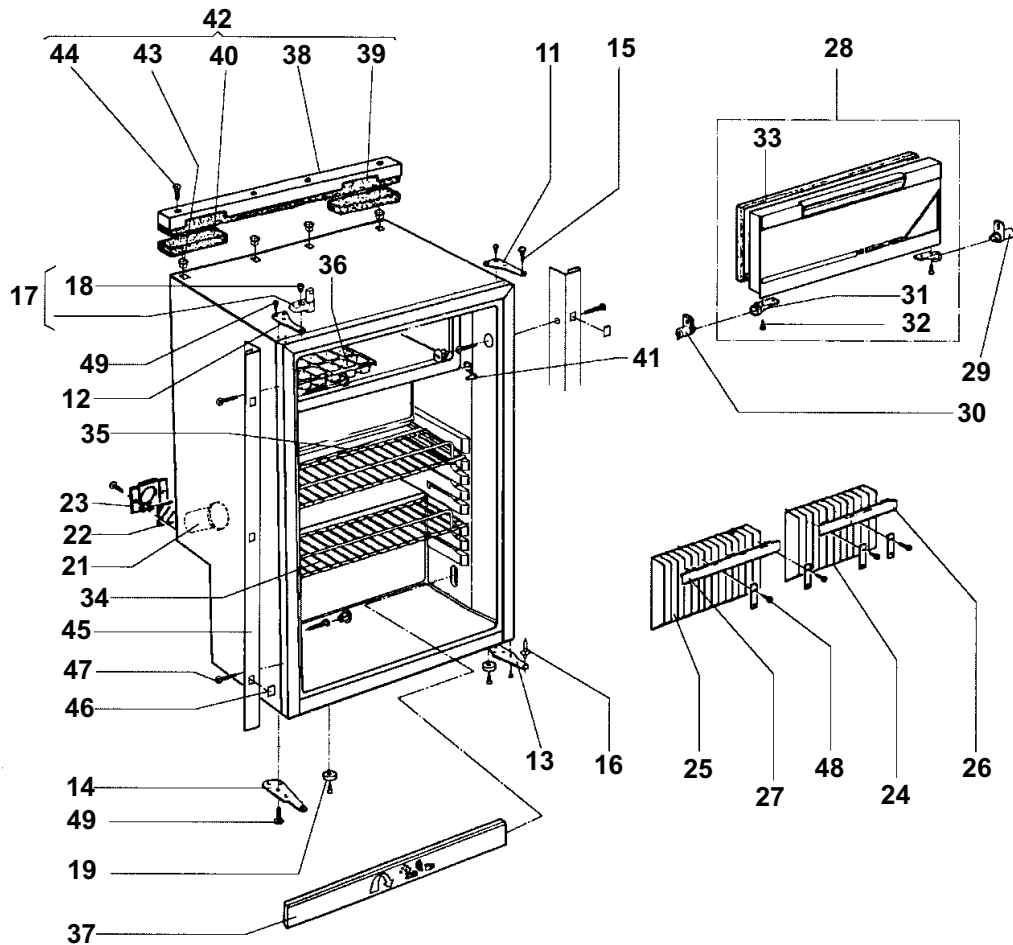

SPECIFICATIONS:	
Dimensions	
Width mm - 525	Inches - 20-11/16
Height mm - 815	Inches - 32-1/8
Depth mm - 539	Inches - 21-1/4
Heater 110VAC	
Ohms - 96.5	
Watts - 125	
Amps - 1.14	
Heater, 12VDC	
Ohms - 1.1	
Watts - 125	
Amps - 10.4	

MODEL RM4290 REFRIGERATOR WIRING DIAGRAM

MODEL RM4290 REFRIGERATOR

DOOR PARTS

INDEX	PART No.	DESCRIPTION
1	2936714704	Door Complete
2	2951304100	Strip, Bottom Door, Grey-Brown
3	2951237003	Holder, Bottle-White 300mm
4	2951307103	Shelf, White 415mm
5	2951308002	Shelf, White 415mm
6	2951875109	Rack, Wire 402mm
7	2951297007	Cover, grey Brown
8	2951296009	Cover, Grey Brown
9	2936826102	Door, Service
10	7296279016	Screw, Countersunk C 3,5x9,5

MODEL RM4290 REFRIGERATOR

INTERIOR CABINET PARTS

INDEX	PART No.	DESCRIPTION	INDEX	PART No.	DESCRIPTION
11	2951246400	Hinge, Upper RH	31	2002244008	Hinge, Frzr Door
12	2951247408	Hinge, Upper LH	32	2926534021	Screw, C 3,9x19
13	2951248000	Hinge, Lower, RH	33	2000917019	Gasket, Frzr Door
14	2951249008	Hinge, Lower LH	34	2106253053	Shelf
15	2923005009	Pin, Hinge	35	2951474150	Shelf
16	2926265204	Pin, Hinge	36	2951132006	Tray, Ice
17	2952700009	Lock, Door grey-brown	37	2923811349	Retainer
18	2952169007	Screw, M6x6 4,8-Z	38	2923842013	Trim, Rear
19	2923297028	Foot, Black	39	2925065001	Insulation, Rear Trim
20	2926441169	Hose, Drain (Not Shown)	40	2926458007	Insulation,
21	2924524008	Inspection Door	41	2926568003	Rivet, Expanding White
22	2926724002	Glass	42	2951147012	Cover, Rear Complete
23	2926004009	Holder, Glass	43	2926545209	Nut
24	2923851402	Fin, Evaporator RH	44	7296350015	Screw, Countersunk 4,2x32
25	2923852400	Fin, Evaporator LH	45	2952263206	Frame, Side
26	2926236031	Retainer, White	46	2905006009	Cap, Screw
27	2926235132	Retainer, White	47	2952264006	Screw, Countersunk 3,9x9,5
28	2951468079	Door, Freezer White	48	2951230008	Screw, Torx B4,8x19
29	2951661004	Housing, Complete RH	49	2924417021	Screw, Countersunk C3,9x13
30	2951661012	Housing, Complete LH			