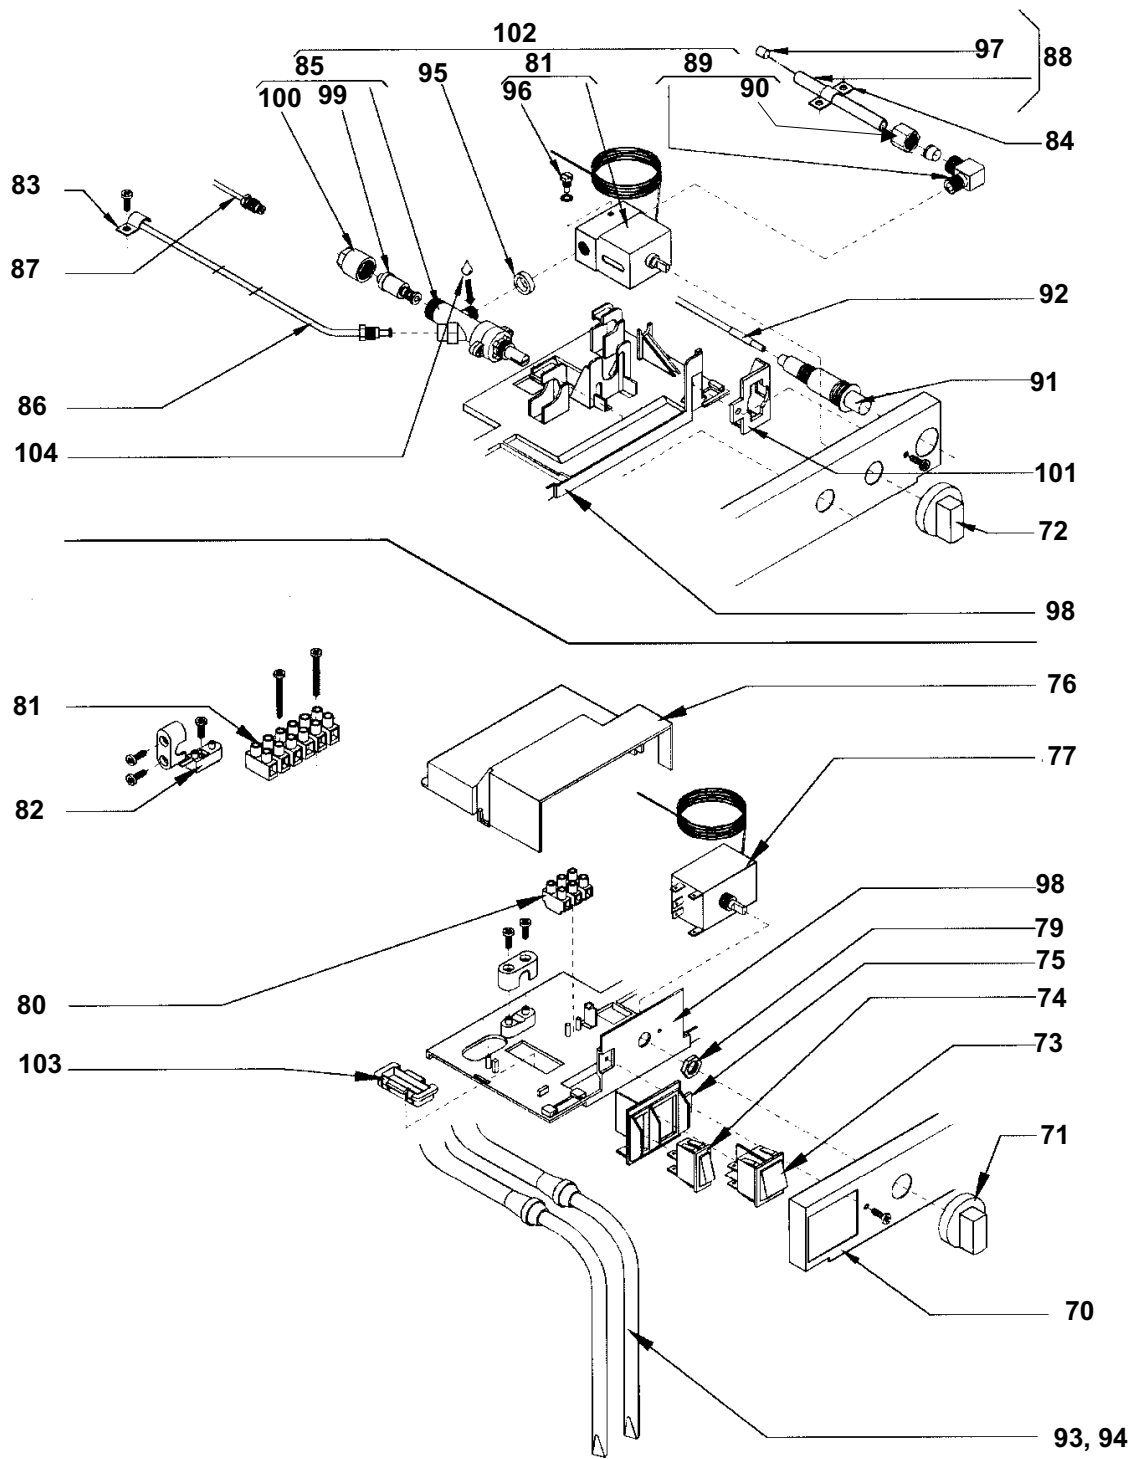

MODEL RM4290 REFRIGERATOR

CONTROL PARTS

MODEL RM4290 REFRIGERATOR

CONTROL PARTS

INDEX	PART No.	DESCRIPTION
70	2952111405	Panel, Control
71	2951287008	Knob, Thermostat
72	2951455001	Knob
73	2926274107	Switch, Green
74	2926273505	Switch, Red
75	2106454032	Bracket, Switch
76	2106456110	Cover, Electric Controls
77	2926528130	Thermostat, Electric
78	2923755025	Thermostat, Gas
79	2927881009	Nut
80	2923466045	Block, Terminal 3 Pole
81	2923466052	Block, Terminal 6 Pole
82	2926560000	Strain Relief
83	2935451001	Clamp
84	2106740000	Clamp
85	2927657110	Valve, Safety-Complete
86	2951708300	Pipe, Gas Inlet
87	2923435321	Thermocouple
88	2106338607	Connecion, Gas Inlet
89	2923846600	Elbow, 90°
90	2927903100	Nut, Union
91	2923024307	Piezo Lighter
92	2927880449	Wire, Electrode
93	2951997200	Heater, 12VDC,125W
94	2951998216	Heater, 110VAC,125W
95	2926639002	Washer, Spacer
96	2951148002	Screw, By-Pass
97	2923191007	Filter, Gas
98	2106451004	Bracket, Electrial
99	2106030006	Magnet, Safety Valve
100	2106031004	Nut, Safety Valve Magnet
101	2106453000	Brakcet, Gas Control Mtg
102	2952168652	Controls, Complete Gas
103	2106455005	Retainer
104	2927710901	Adhesive, Locite 542
105	2106338601	Line, Extension, Gas (Not Shown)