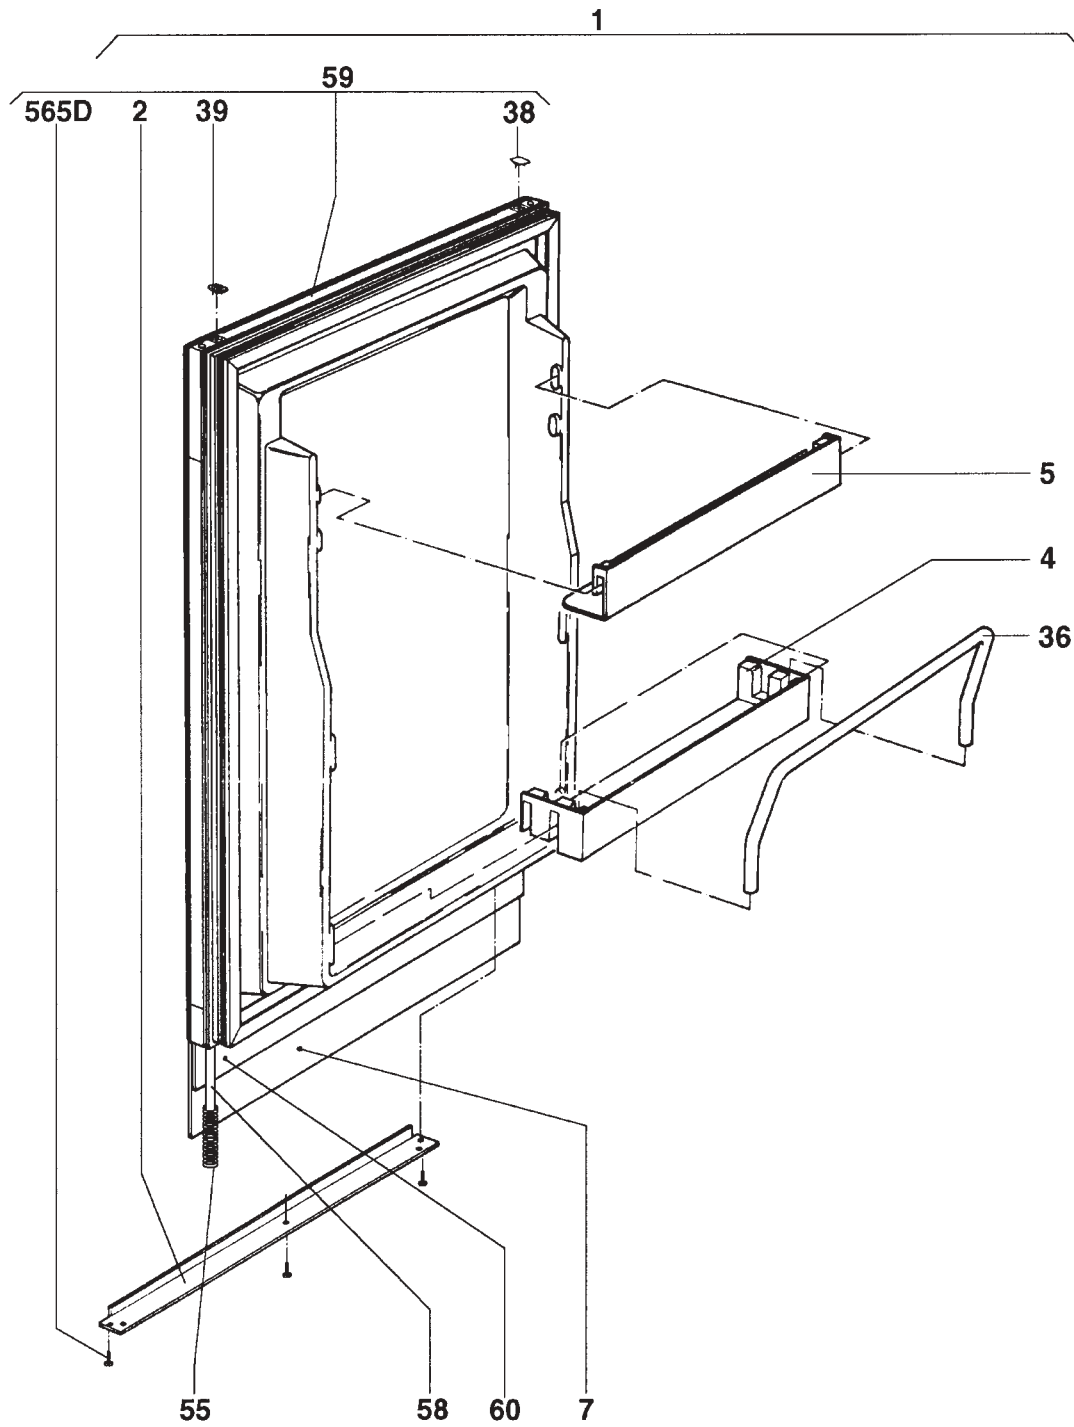

Door Assembly

Only the spare parts which are listed, are really in the product!

(N04180T01)

DOOR ASSEMBLY

Index No.	Part No	Description
001	2952298509	Door, complete
002	2951624333	Trim, door
004	2952313001	Shelf, bottle white
005	2923947051	Shelf, white
007	2952303002	Plate, decoration
036	2923948208	Bar, shelf chrome
038	2951297007	Plug, grey/brown
039	2951296009	Plug, grey/brown
055	2951170105	Spring, door lock
058	2952181309	Pin, complete door lock
059	2936802004	Door, less/shelves
565D	7296279016	Screw, countersunk C3.5 x 9.5