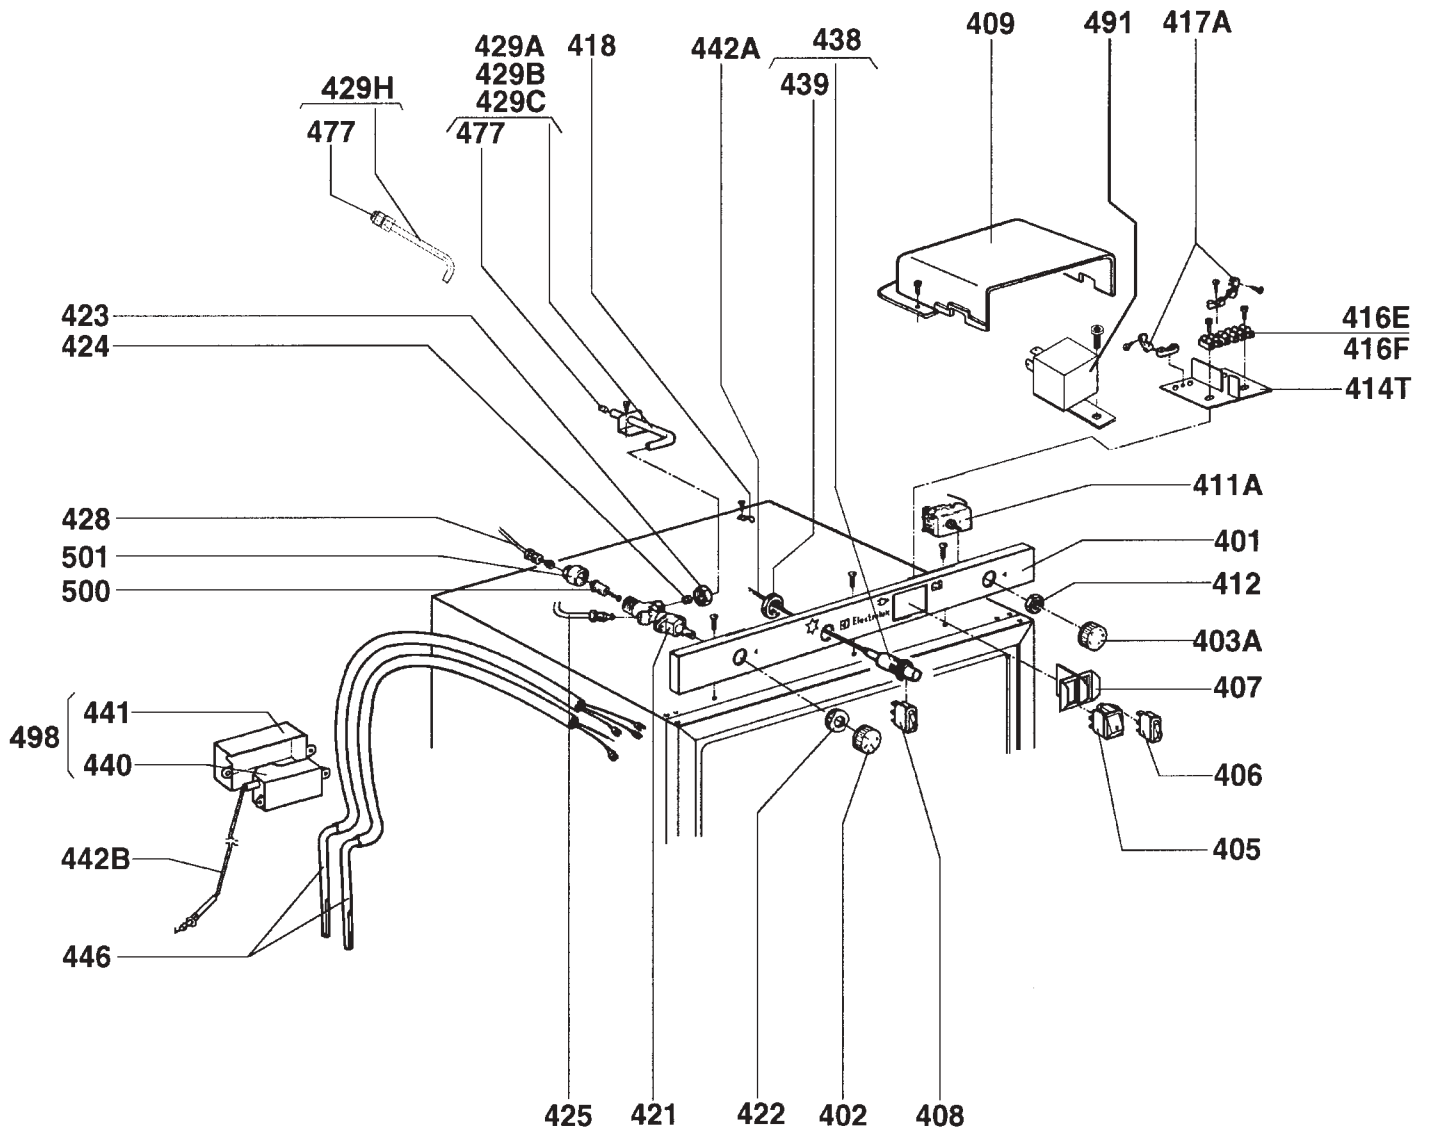

(N04180T01)

DOOR ASSEMBLY

Index No.	Part No	Description
001	2952298509	Door, complete
002	2951624333	Trim, door
004	2952313001	Shelf, bottle white
005	2923947051	Shelf, white
007	2952303002	Plate, decoration
036	2923948208	Bar, shelf chrome
038	2951297007	Plug, grey/brown
039	2951296009	Plug, grey/brown
055	2951170105	Spring, door lock
058	2952181309	Pin, complete door lock
059	2936802004	Door, less/shelves
565D	7296279016	Screw, countersunk C3.5 x 9.5

COMPONENTS, FRONT VIEW

Only the spare parts which are listed, are really in the product!

(N4180AR11)

COMPONENTS, FRONT VIEW

Index No.	Part No	Description
401	2952280010	Control panel
402	2923334540	Knob, rotary gas valve
403A	2923468140	Knob, rotary thermostat
405	2926274107	Switch, 230V green illuminated
406	2926273505	Switch, 12V/24V red illuminated
407	2923815134	Bracket, switch grey-brown
409	2928204003	Cover, black
411A	2926528106	Thermostat, electric
412	2927881009	Nut, hexagon f/thermostat
414T	2928272026	Plate, insulating black
416E	2951747019	Block, terminal 6-pole
417A	2926560000	Relief, strain black
418	2935451001	Clamp, fixing
421	2926276128	Valve, gas regulating
422	2923676007	Nut, M12 x 1
423	2923189001	Nut, union M15 x 1
424	2923190009	Ferril, dia. 8mm
425	2952311005	Pipe, gas inlet
428	2923435321	Thermocouple, 1400mm
429H	2106715002	Connection, gas complete USA
438	2923024109	Ignitor, piezo
442A	2927880340	Cable, ignition 1200mm
446	2923331306	Heater, 12V/100W
	2952173314	Heater, 110V/105W
477	2923191007	Filter