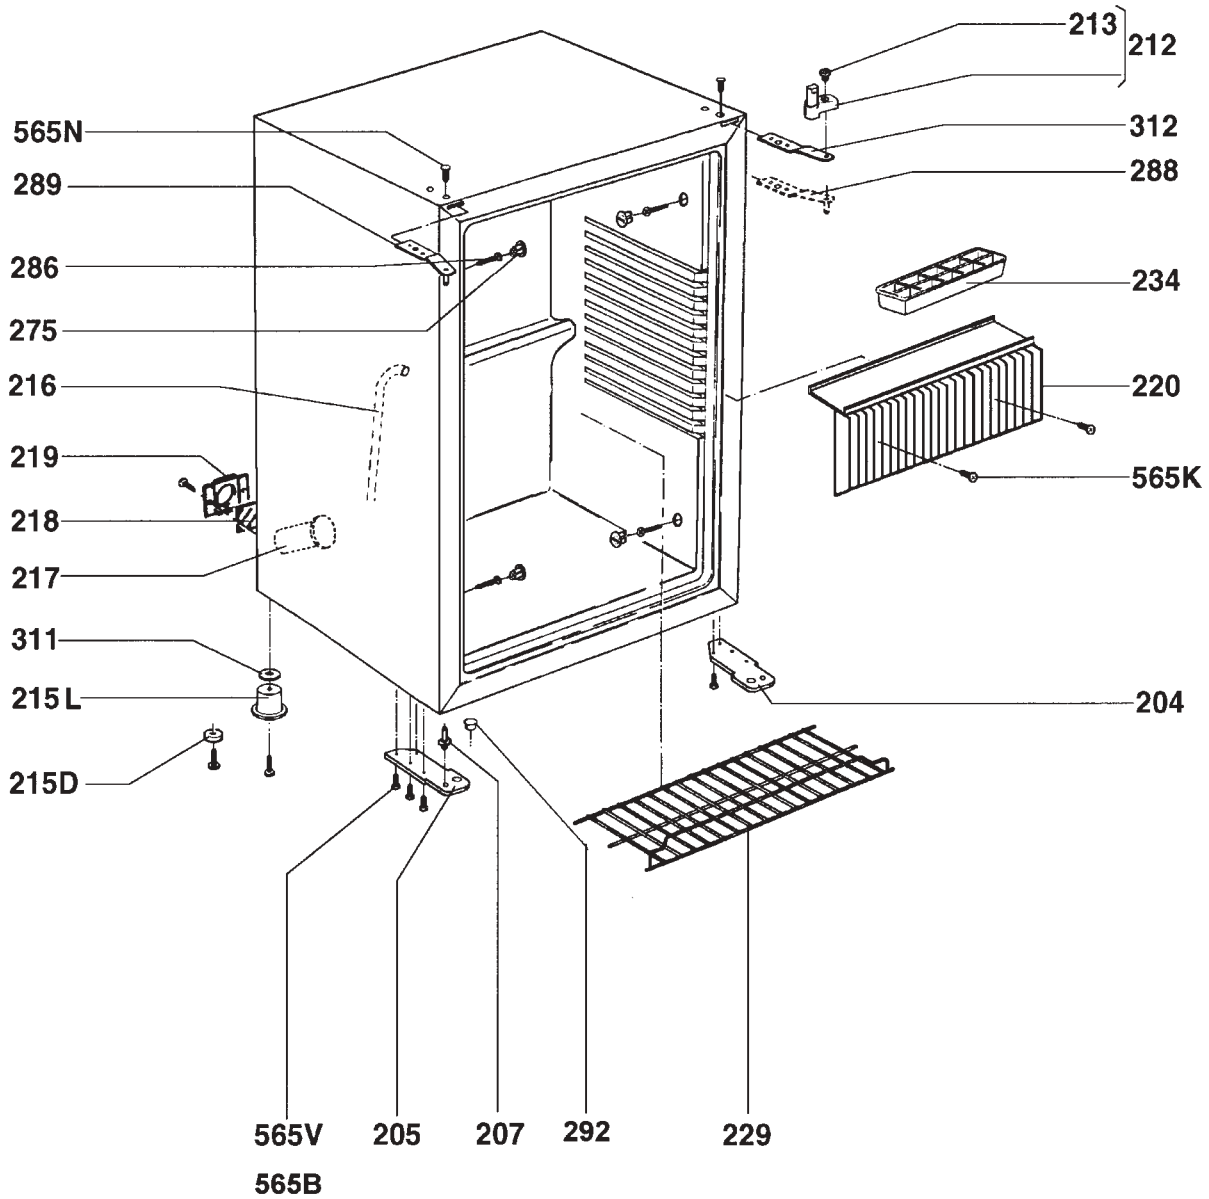

SPECIFICATIONS

Model	RM4180M	
Product Number	921075598	
Energy Source	12V DC	110V AC, 60 Hz.
Heating Element		
Amperage	8.3	.95
Ohm Resis. +/- 10%	1.44	116
Wattage	100	105

Door Assembly

Only the spare parts which are listed, are really in the product!

(N04180T01)

DOOR ASSEMBLY

Index No.	Part No	Description
001	2952298509	Door, complete
002	2951624333	Trim, door
004	2952313001	Shelf, bottle white
005	2923947051	Shelf, white
007	2952303002	Plate, decoration
036	2923948208	Bar, shelf chrome
038	2951297007	Plug, grey/brown
039	2951296009	Plug, grey/brown
055	2951170105	Spring, door lock
058	2952181309	Pin, complete door lock
059	2936802004	Door, less/shelves
565D	7296279016	Screw, countersunk C3.5 x 9.5

CABINET, FRONT VIEW

Only the spare parts which are listed, are really in the product!

(N04180G11)

CABINET, FRONT VIEW

Index No.	Part No	Description
204	2951626205	Hinge, lower RH black
205	2951625207	Hinge, lower LH black
207	2951629001	Pin, hinge bottom
212	2952700009	Lock, complete door grey/brown
213	2952169007	Screw
215D	2923297028	Foot, H=8mm black
216	2923346056	Hose, drain
217	2924524008	Sight tube
218	2926724002	Washer, sight tube
219	2926004009	Holder, sight tube
220	2106440007	Plate, cooling
229	2951411251	Shelf, zinc-plated
275	2951221023	Plug
286	2926544004	Screw
288	2951649009	Hinge, upper RH black
289	2951648001	Hinge, upper LH black
292	2951630009	Cover, lower hinge
312	2952271308	Hinge, door lock
565B	2926710019	Screw, countersunk C3.9 x 16
565K	2951230008	Screw, Torc B4.8 x 19
565N	2926611001	Screw, M4 x 8