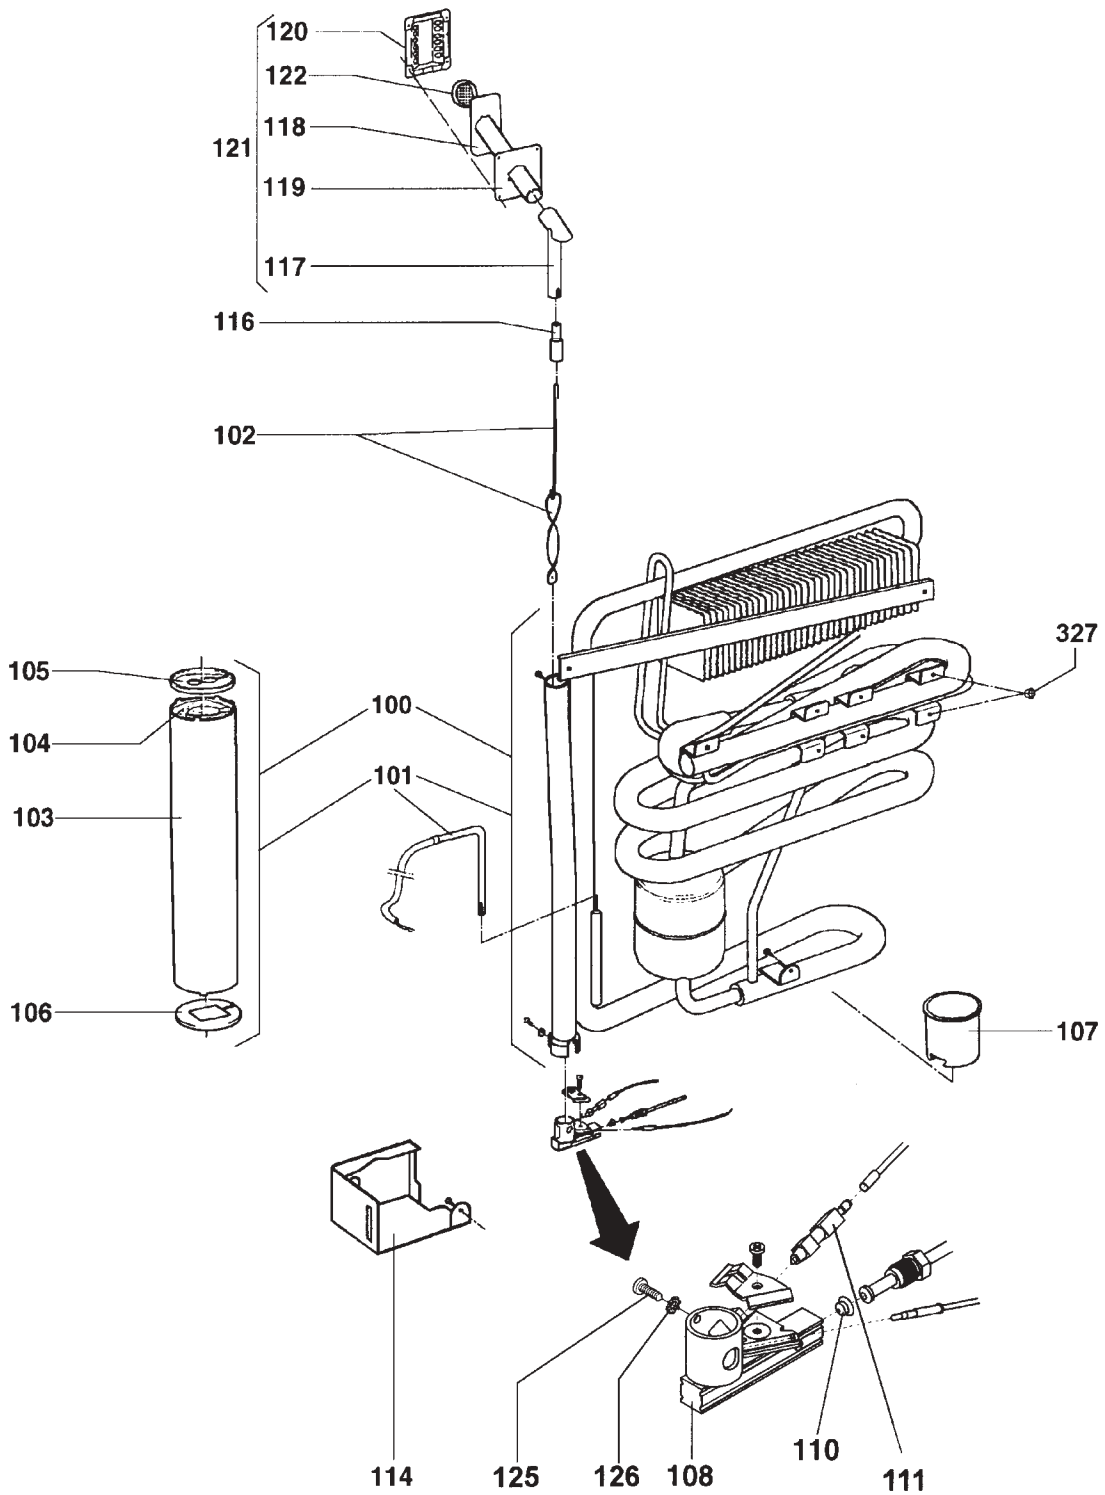

COMPONENTS, FRONT VIEW

Only the spare parts which are listed, are really in the product!

(N4180AR11)

COMPONENTS, FRONT VIEW

Index No.	Part No	Description
401	2952280010	Control panel
402	2923334540	Knob, rotary gas valve
403A	2923468140	Knob, rotary thermostat
405	2926274107	Switch, 230V green illuminated
406	2926273505	Switch, 12V/24V red illuminated
407	2923815134	Bracket, switch grey-brown
409	2928204003	Cover, black
411A	2926528106	Thermostat, electric
412	2927881009	Nut, hexagon f/thermostat
414T	2928272026	Plate, insulating black
416E	2951747019	Block, terminal 6-pole
417A	2926560000	Relief, strain black
418	2935451001	Clamp, fixing
421	2926276128	Valve, gas regulating
422	2923676007	Nut, M12 x 1
423	2923189001	Nut, union M15 x 1
424	2923190009	Ferril, dia. 8mm
425	2952311005	Pipe, gas inlet
428	2923435321	Thermocouple, 1400mm
429H	2106715002	Connection, gas complete USA
438	2923024109	Ignitor, piezo
442A	2927880340	Cable, ignition 1200mm
446	2923331306	Heater, 12V/100W
	2952173314	Heater, 110V/105W
477	2923191007	Filter

COMPONENTS, REAR VIEW

Only the spare parts which are listed, are really in the product!

(N4180AG04)

COMPONENTS, REAR VIEW

Index No.	Part No	Description
100	2952307706	Cooling unit
102	2926212602	Baffle, complete 198mm
103	2924082205	Jacket, boiler
104	2926680139	Insulation, boiler
105	2924979004	Cap, boiler cover
106	2924089002	Lid, lower
107	2923862003	Tray, evaporation
108	2923430603	Burner
110	2922033044	Jet, burner #45
111	2923626002	Electrode, ignition
114	2952083208	Cover, burner
116	2935491007	Connection, flue
117	2952444400	Flue, T-pipe 75mm
118	2935652004	Tube, exhaust w/mounting plate long
119	2924749001	Plate, fixing
120	2951055009	Cover, exhaust beige
121	2935549002	Exhaust pipe complete
122	2935667002	Cap, exhaust tube nature
125	2952435408	Screw, lens M4 x 6
126	2926559036	Washer, star
327	2106626001	Nut insert f/cooling unit