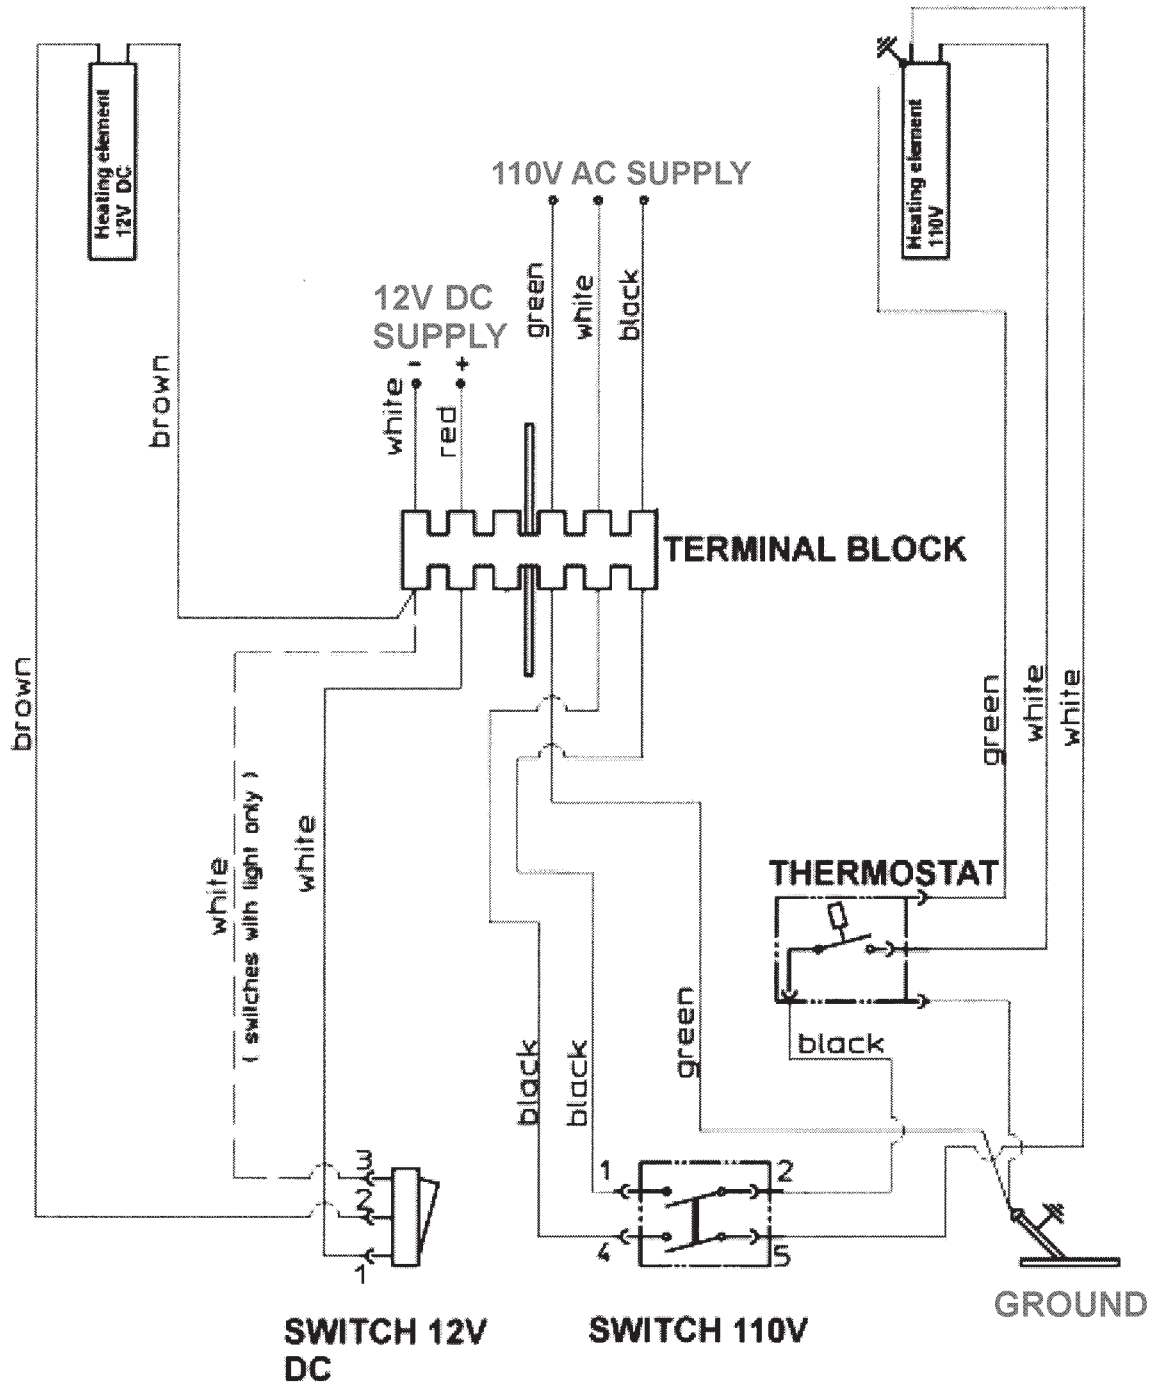

COMPONENTS, FRONT VIEW

Only the spare parts which are listed, are really in the product!

(N4180AR11)

COMPONENTS, FRONT VIEW

Index No.	Part No	Description
401	2952280010	Control panel
402	2923334540	Knob, rotary gas valve
403A	2923468140	Knob, rotary thermostat
405	2926274107	Switch, 230V green illuminated
406	2926273505	Switch, 12V/24V red illuminated
407	2923815134	Bracket, switch grey-brown
409	2928204003	Cover, black
411A	2926528106	Thermostat, electric
412	2927881009	Nut, hexagon f/thermostat
414T	2928272026	Plate, insulating black
416E	2951747019	Block, terminal 6-pole
417A	2926560000	Relief, strain black
418	2935451001	Clamp, fixing
421	2926276128	Valve, gas regulating
422	2923676007	Nut, M12 x 1
423	2923189001	Nut, union M15 x 1
424	2923190009	Ferril, dia. 8mm
425	2952311005	Pipe, gas inlet
428	2923435321	Thermocouple, 1400mm
429H	2106715002	Connection, gas complete USA
438	2923024109	Ignitor, piezo
442A	2927880340	Cable, ignition 1200mm
446	2923331306	Heater, 12V/100W
	2952173314	Heater, 110V/105W
477	2923191007	Filter

COMPONENTS, REAR VIEW

Only the spare parts which are listed, are really in the product!

(N4180AG04)

COMPONENTS, REAR VIEW

Index No.	Part No	Description
100	2952307706	Cooling unit
102	2926212602	Baffle, complete 198mm
103	2924082205	Jacket, boiler
104	2926680139	Insulation, boiler
105	2924979004	Cap, boiler cover
106	2924089002	Lid, lower
107	2923862003	Tray, evaporation
108	2923430603	Burner
110	2922033044	Jet, burner #45
111	2923626002	Electrode, ignition
114	2952083208	Cover, burner
116	2935491007	Connection, flue
117	2952444400	Flue, T-pipe 75mm
118	2935652004	Tube, exhaust w/mounting plate long
119	2924749001	Plate, fixing
120	2951055009	Cover, exhaust beige
121	2935549002	Exhaust pipe complete
122	2935667002	Cap, exhaust tube nature
125	2952435408	Screw, lens M4 x 6
126	2926559036	Washer, star
327	2106626001	Nut insert f/cooling unit

WIRING DIAGRAM

(N295228301EN)