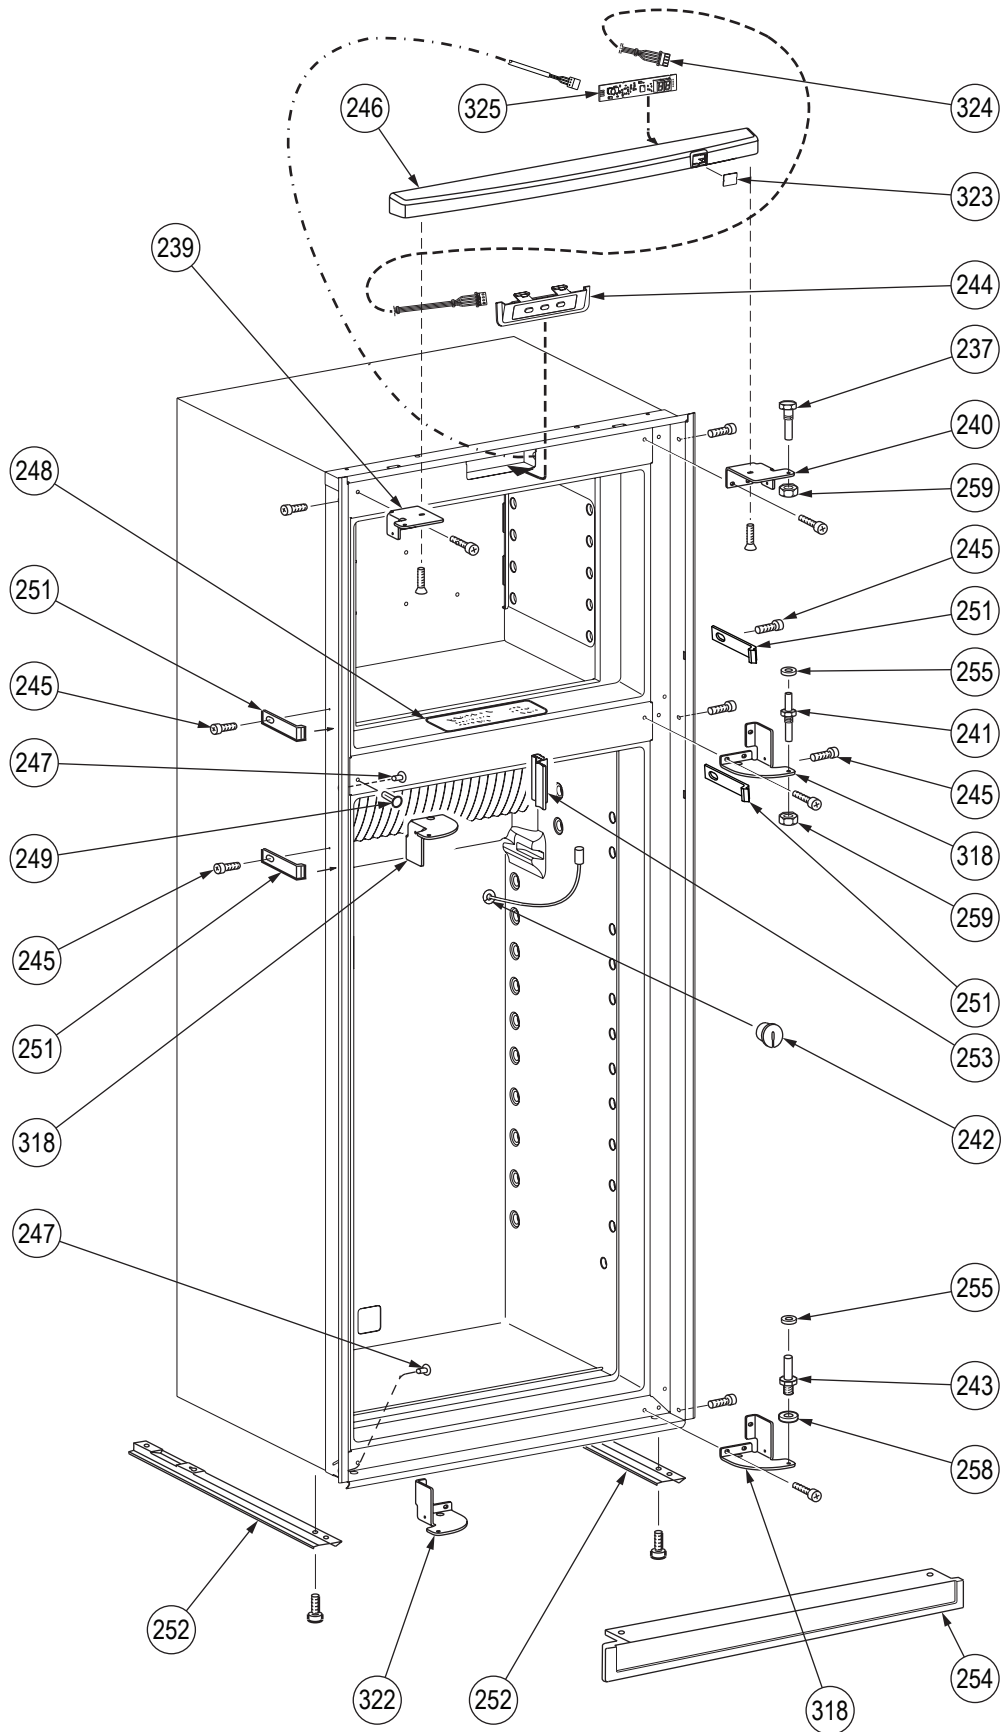

RM3962 Series Service Part Identifier Illustration

Cabinet Exterior Parts

261 Door reversing kit LH to RH Black

262 Door reversing kit RH to LH Black

Only parts with identifiers are available as replacement parts and these will vary from product number to product number. See specific product number listing for service parts.