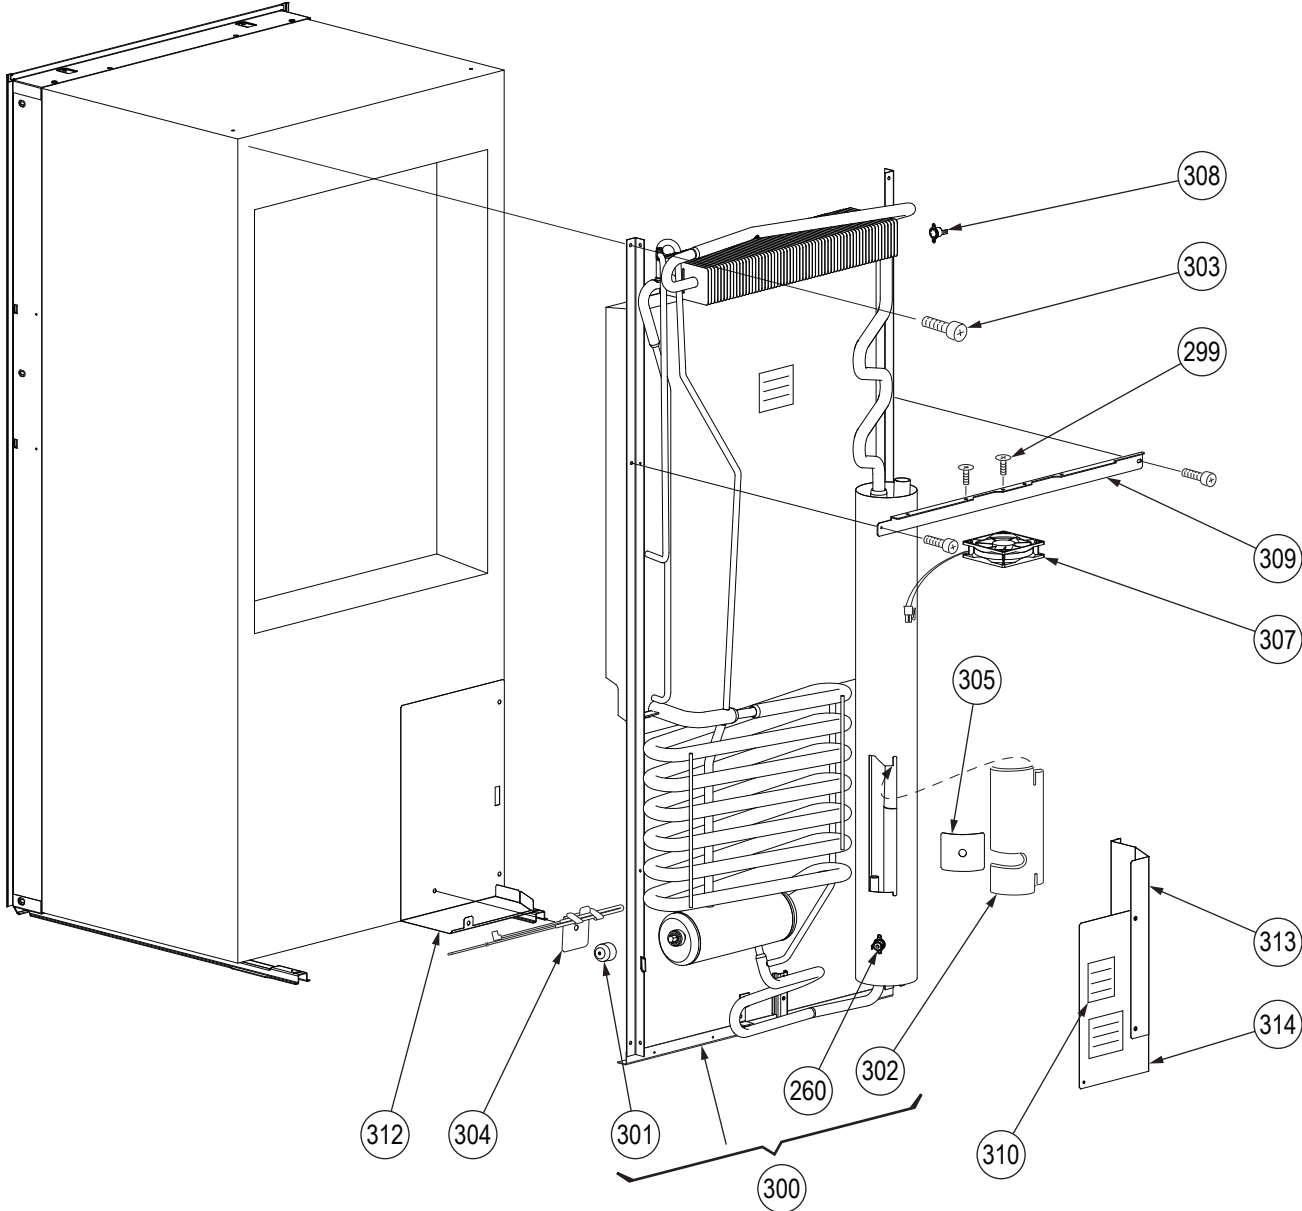

# RM3762 Series with Ice Maker/Fan Service Part Identifier Illustration

## Cabinet Rear Parts

Only parts with identifiers are available as replacement parts and these will vary from product number to product number. See specific product number listing for service parts.