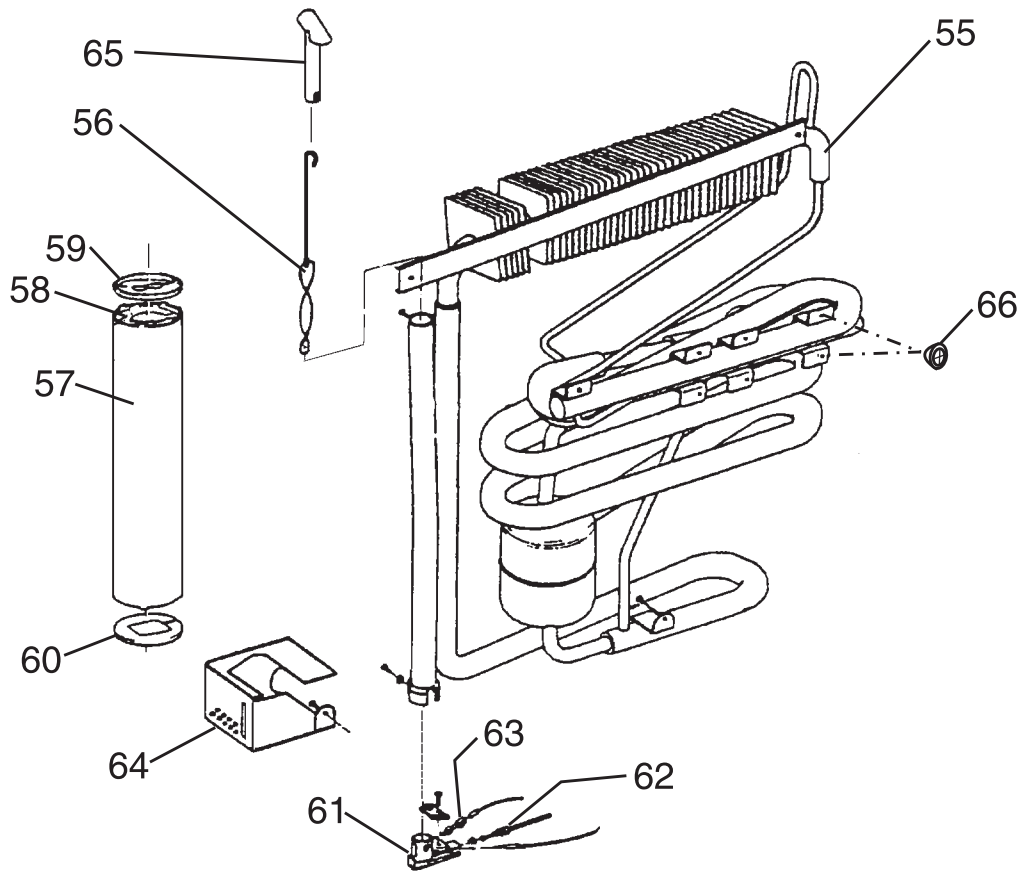

COOLING UNIT

ITEM NO.	Part Number	Description
55	2936360102	Cooling Unit with heaters 115W AC & DC
56	2926212206	Baffle, flue
57	2924082205	Sleeve, insulation
58	2926680030	Insulation, boiler
	2926680139*	Insulation, boiler
59	2924979004	Cap, boiler cover
60	2924089002	Lid, lower
61	2923430108	Burner
	2923430207*	Burner
62	2922033044	Jet, #45 burner
63	2923626002	Electrode, ign
64	2952083000	Cover, burner
65	2923033308	Tube, exhaust
66	2926545209*	Nut, push-in

* For Product No. 921131010 only