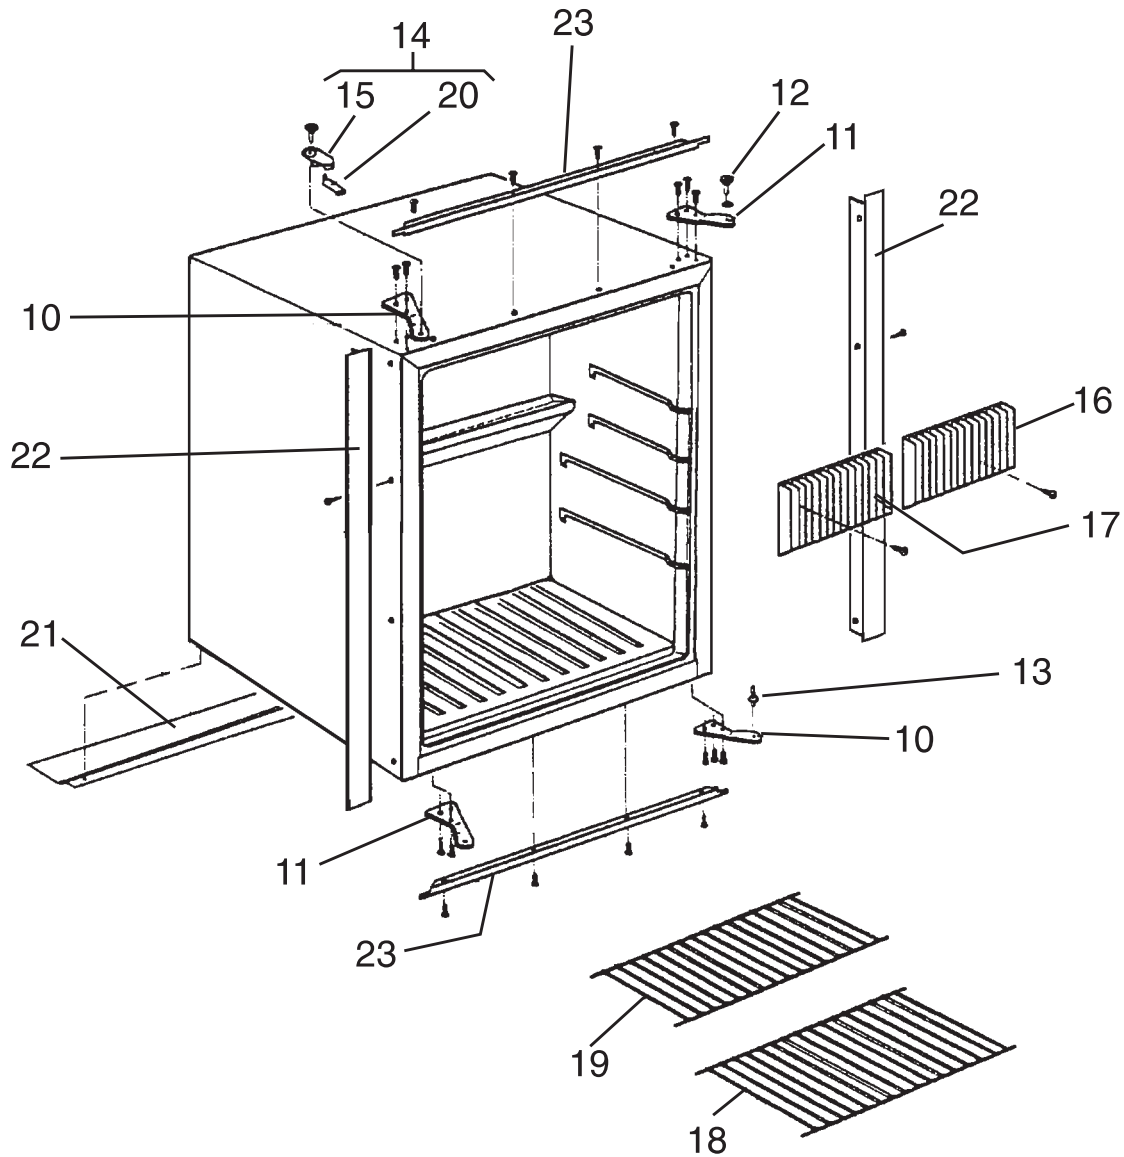

SPECIFICATIONS

MODEL	RM2193
Prod. No.	921131003
	921131005
RH	921131006
	921131008
	921131010
LH	921131004
	921131007
	921131009
AC Heater	
Watts	115
Ohms	125
Amps	.96
DC Heater	
Watts	115
Amps	9.58
Gas Low	293
BTU's High	635
Jet	45
Flue Baffle	
Wire Length	3"
Size	4-3/4" x 9/16" W
Total Length	7-3/4"
Ice Tray	0

DOOR ASSEMBLY

Item No.	Part No.	Description
1	2936361100	Door, complete
	2936361308*	Door, complete
2	2951240106	Trim, gray/brown
3	2951297007	Plug, gray/brown
4	2951295308*	Decoration, plate brown

* For Product No. 921131010 only

CABINET ASSEMBLY

ITEM NO.	Part Number	Description
10	2951888003	Hinge, upper LH/lower RH
11	2951889001	Hinge, upper RH/lower LH
12	2923005009	Pin, hinge
13	2926265006	Screw, hinge lower RH250
14	2951880000	Latch, travel asm. complete
15	See Index #14	Latch, travel
16	2951911003	Fin, RH evaporator
17	2951911102	Fin, LH evaporator
18	2951892054	Shelf, lower, wire
19	2951891056	Shelf, upper, wire
20	2951883004	Catch, door
21	2951896006	Plate, rear
22	2951886007	Frame, RH/LH
23	2951887005	Frame, upper/lower