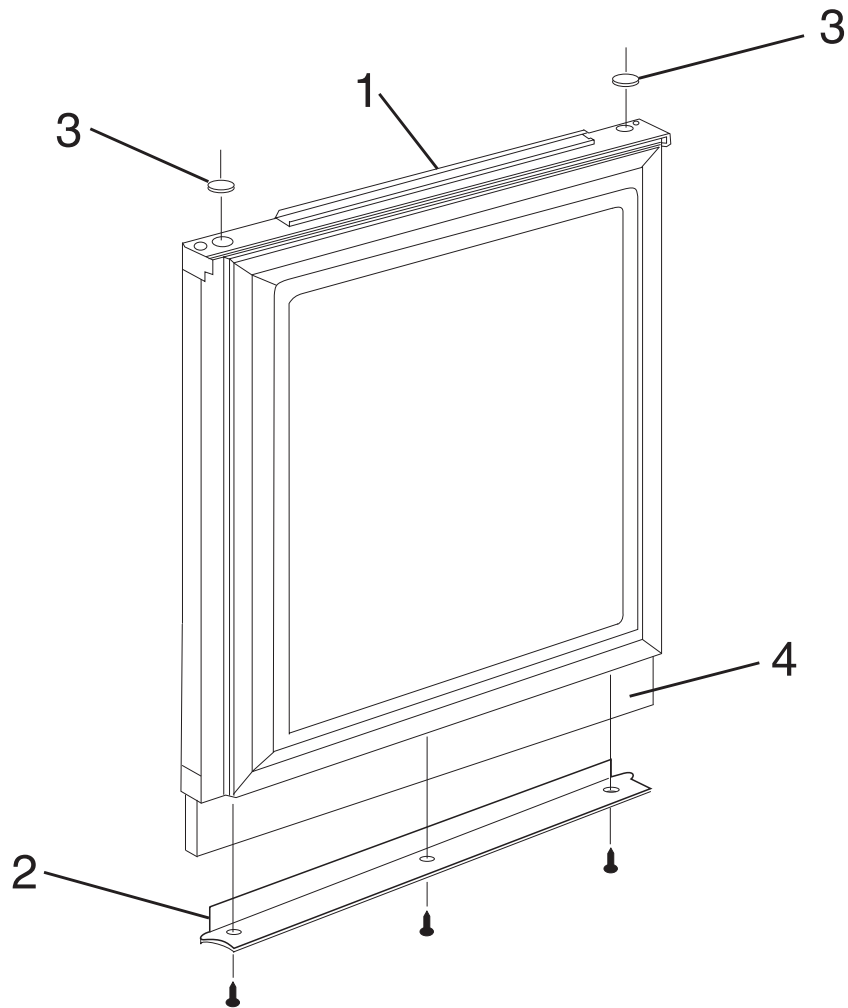

DOOR ASSEMBLY

Item No.	Part No.	Description
1	2936361100	Door, complete
	2936361308*	Door, complete
2	2951240106	Trim, gray/brown
3	2951297007	Plug, gray/brown
4	2951295308*	Decoration, plate brown

* For Product No. 921131010 only