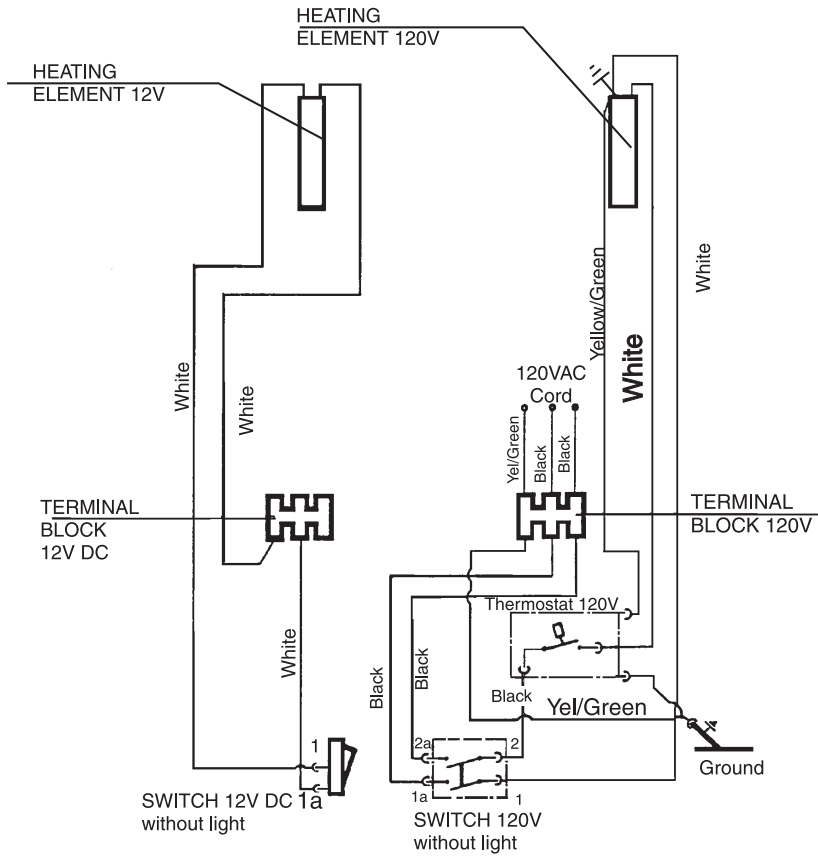

CONTROLS

ITEM NO.	Part Number	Description
30	2923334441	Knob, gas valve
31	2923468348	Knob, t-stat brown/white
32	2951433107	Switch, without light
33	2951398003	Switch, 12V without light
	2951398201*	Switch, 12V without light
34	2923815035	Frame, switch
	2923815134*	Frame, switch gray brown
35	2952005011	Cover, electric connections
36	2926528106	Thermostat, electric
37	2927881009	Nut, M10
38	2923466037	Terminal block, 3-pole
	2923466045*	Terminal block, 3-pole
39	2951955109	Valve, gas
40	2923676007	Nut, M 12x1
41	2951945001	Line, gas inlet
42	2923435131	Thermocouple, 450mm
43	2923024208	Lighter, piezo
44	2927898003	Nut, M18
45	2951918040	Lead, ign. 350mm, white
46	2951917000	Heater, 115W, 12V
47	2951996004	Heater, 115W, 120V
48	2922212010	Filter/gas
49	2951893102	Panel
50	2951900105	Plate
51	2952193007*	Spacer washer
52	2926560000	Relief, tension black

* For Product No. 921131010 only

COOLING UNIT

ITEM NO.	Part Number	Description
55	2936360102	Cooling Unit with heaters 115W AC & DC
56	2926212206	Baffle, flue
57	2924082205	Sleeve, insulation
58	2926680030	Insulation, boiler
	2926680139*	Insulation, boiler
59	2924979004	Cap, boiler cover
60	2924089002	Lid, lower
61	2923430108	Burner
	2923430207*	Burner
62	2922033044	Jet, #45 burner
63	2923626002	Electrode, ign
64	2952083000	Cover, burner
65	2923033308	Tube, exhaust
66	2926545209*	Nut, push-in

* For Product No. 921131010 only

WIRING DIAGRAM

921131003 921131005 921131007 921131009
921131004 921131006 921131008

WIRING DIAGRAM

921131010