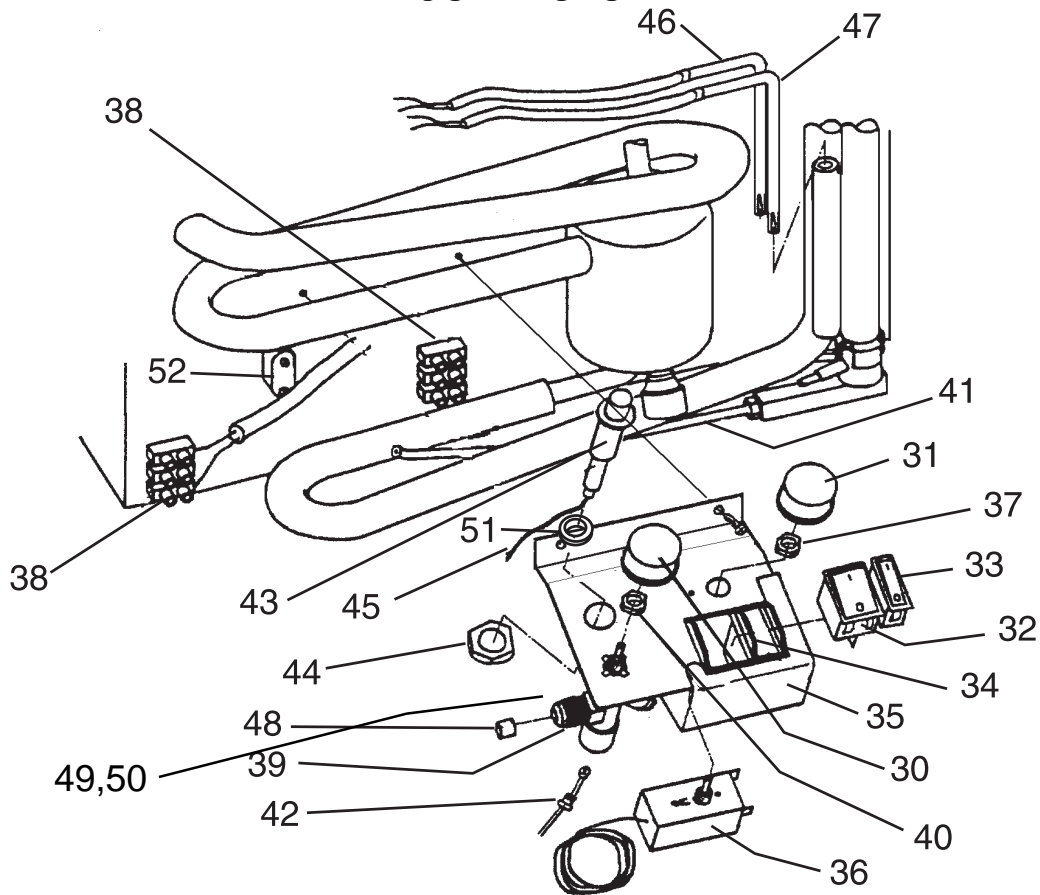

SPECIFICATIONS

MODEL	RM2193
Prod. No.	921131003
	921131005
RH	921131006
	921131008
	921131010
LH	921131004
	921131007
	921131009
AC Heater	
Watts	115
Ohms	125
Amps	.96
DC Heater	
Watts	115
Amps	9.58
Gas Low	293
BTU's High	635
Jet	45
Flue Baffle	
Wire Length	3"
Size	4-3/4" x 9/16" W
Total Length	7-3/4"
Ice Tray	0

DOOR ASSEMBLY

Item No.	Part No.	Description
1	2936361100	Door, complete
	2936361308*	Door, complete
2	2951240106	Trim, gray/brown
3	2951297007	Plug, gray/brown
4	2951295308*	Decoration, plate brown

* For Product No. 921131010 only

CABINET ASSEMBLY

ITEM NO.	Part Number	Description
10	2951888003	Hinge, upper LH/lower RH
11	2951889001	Hinge, upper RH/lower LH
12	2923005009	Pin, hinge
13	2926265006	Screw, hinge lower RH250
14	2951880000	Latch, travel asm. complete
15	See Index #14	Latch, travel
16	2951911003	Fin, RH evaporator
17	2951911102	Fin, LH evaporator
18	2951892054	Shelf, lower, wire
19	2951891056	Shelf, upper, wire
20	2951883004	Catch, door
21	2951896006	Plate, rear
22	2951886007	Frame, RH/LH
23	2951887005	Frame, upper/lower

CONTROLS

ITEM NO.	Part Number	Description
30	2923334441	Knob, gas valve
31	2923468348	Knob, t-stat brown/white
32	2951433107	Switch, without light
33	2951398003	Switch, 12V without light
	2951398201*	Switch, 12V without light
34	2923815035	Frame, switch
	2923815134*	Frame, switch gray brown
35	2952005011	Cover, electric connections
36	2926528106	Thermostat, electric
37	2927881009	Nut, M10
38	2923466037	Terminal block, 3-pole
	2923466045*	Terminal block, 3-pole
39	2951955109	Valve, gas
40	2923676007	Nut, M 12x1
41	2951945001	Line, gas inlet
42	2923435131	Thermocouple, 450mm
43	2923024208	Lighter, piezo
44	2927898003	Nut, M18
45	2951918040	Lead, ign. 350mm, white
46	2951917000	Heater, 115W, 12V
47	2951996004	Heater, 115W, 120V
48	2922212010	Filter/gas
49	2951893102	Panel
50	2951900105	Plate
51	2952193007*	Spacer washer
52	2926560000	Relief, tension black