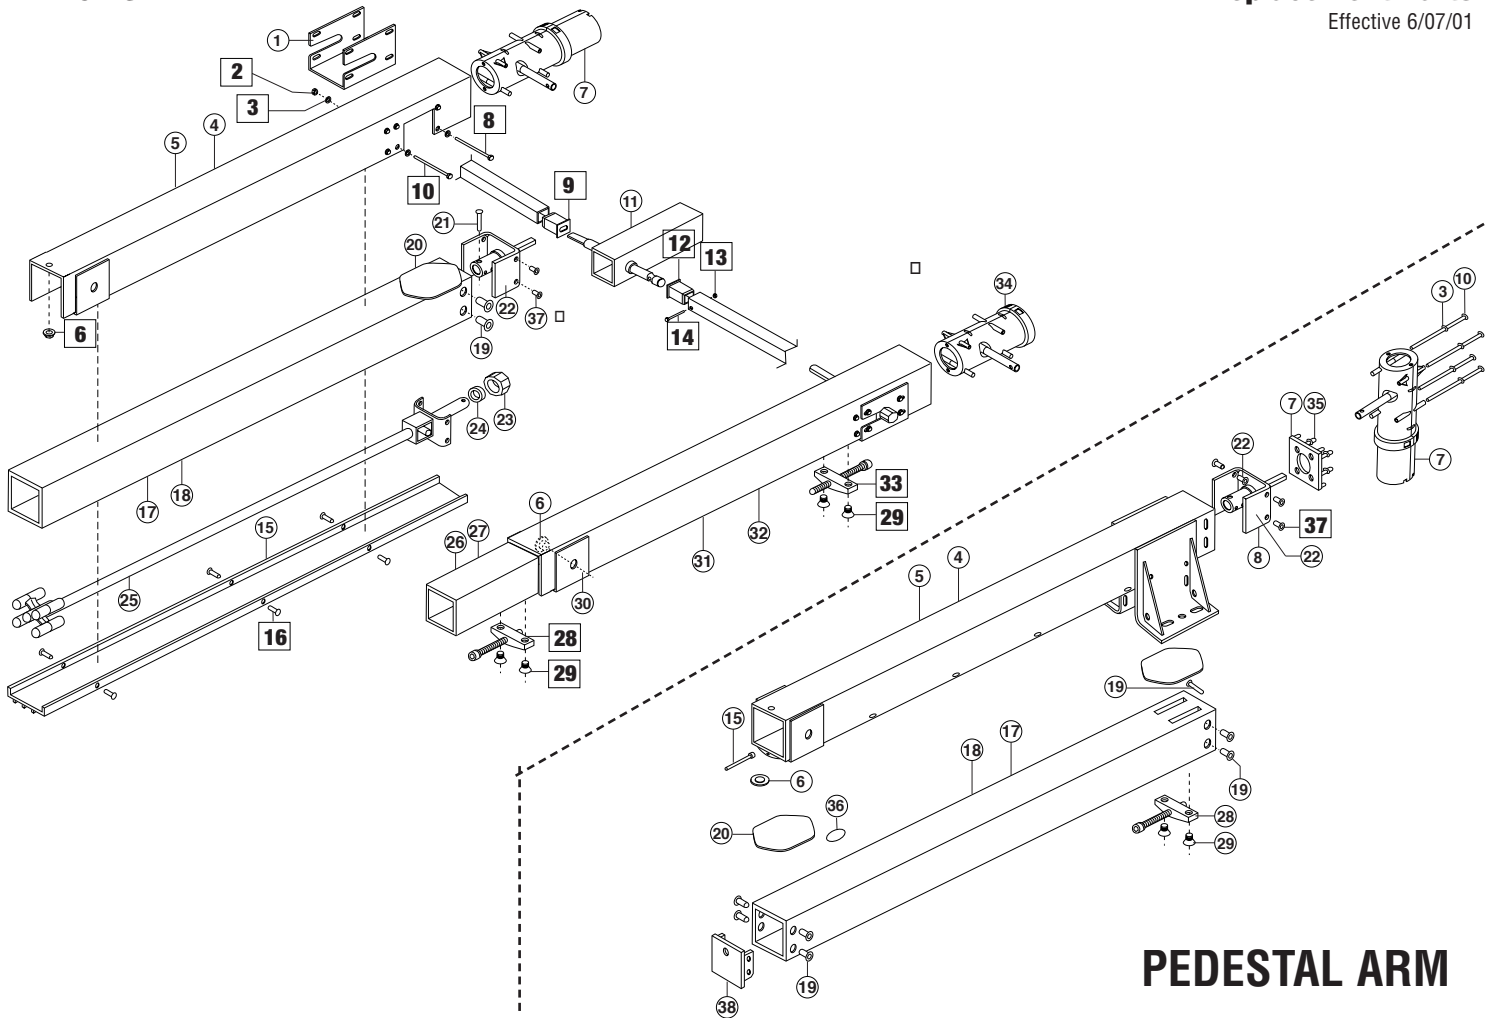

Effective 6/07/01

PEDESTAL ARM

HARDWARE KIT BREAKDOWN

ITEM	P/N	QTY	DESCRIPTION
2	67306	4	Nut, 1/4-20 Lock
3	67307	8	Washer, 1/4-20 Plain
6	67358	4	Spacer
8	67305	4	Bolt, 1/4-20 x 4.5 Hex
9	67352	1	Bushing, DriveShaft, Fixed
10	67367	4	Bolt, 1/4-20 x 4 Hex
12	70838	1	Insert, Cross Shaft
13	70816	1	Nut, 1/4-20 Lock
14	70815	1	Screw, 1/4-20 x 2 SKT HD.
16	67348	6	Screw, #6-19 x .5 PPH
28	67140	1	Retraction Stop Block & Set Screw
29	67372	4	Screw, Skt cap 5/16-24 X .5"
33	67127	1	Extension Stop Block
37	70085	4	Bolt, 1/4-20 x .75 Hex

PARTS BREAKDOWN OF SLIDEOUT ON REVERSE