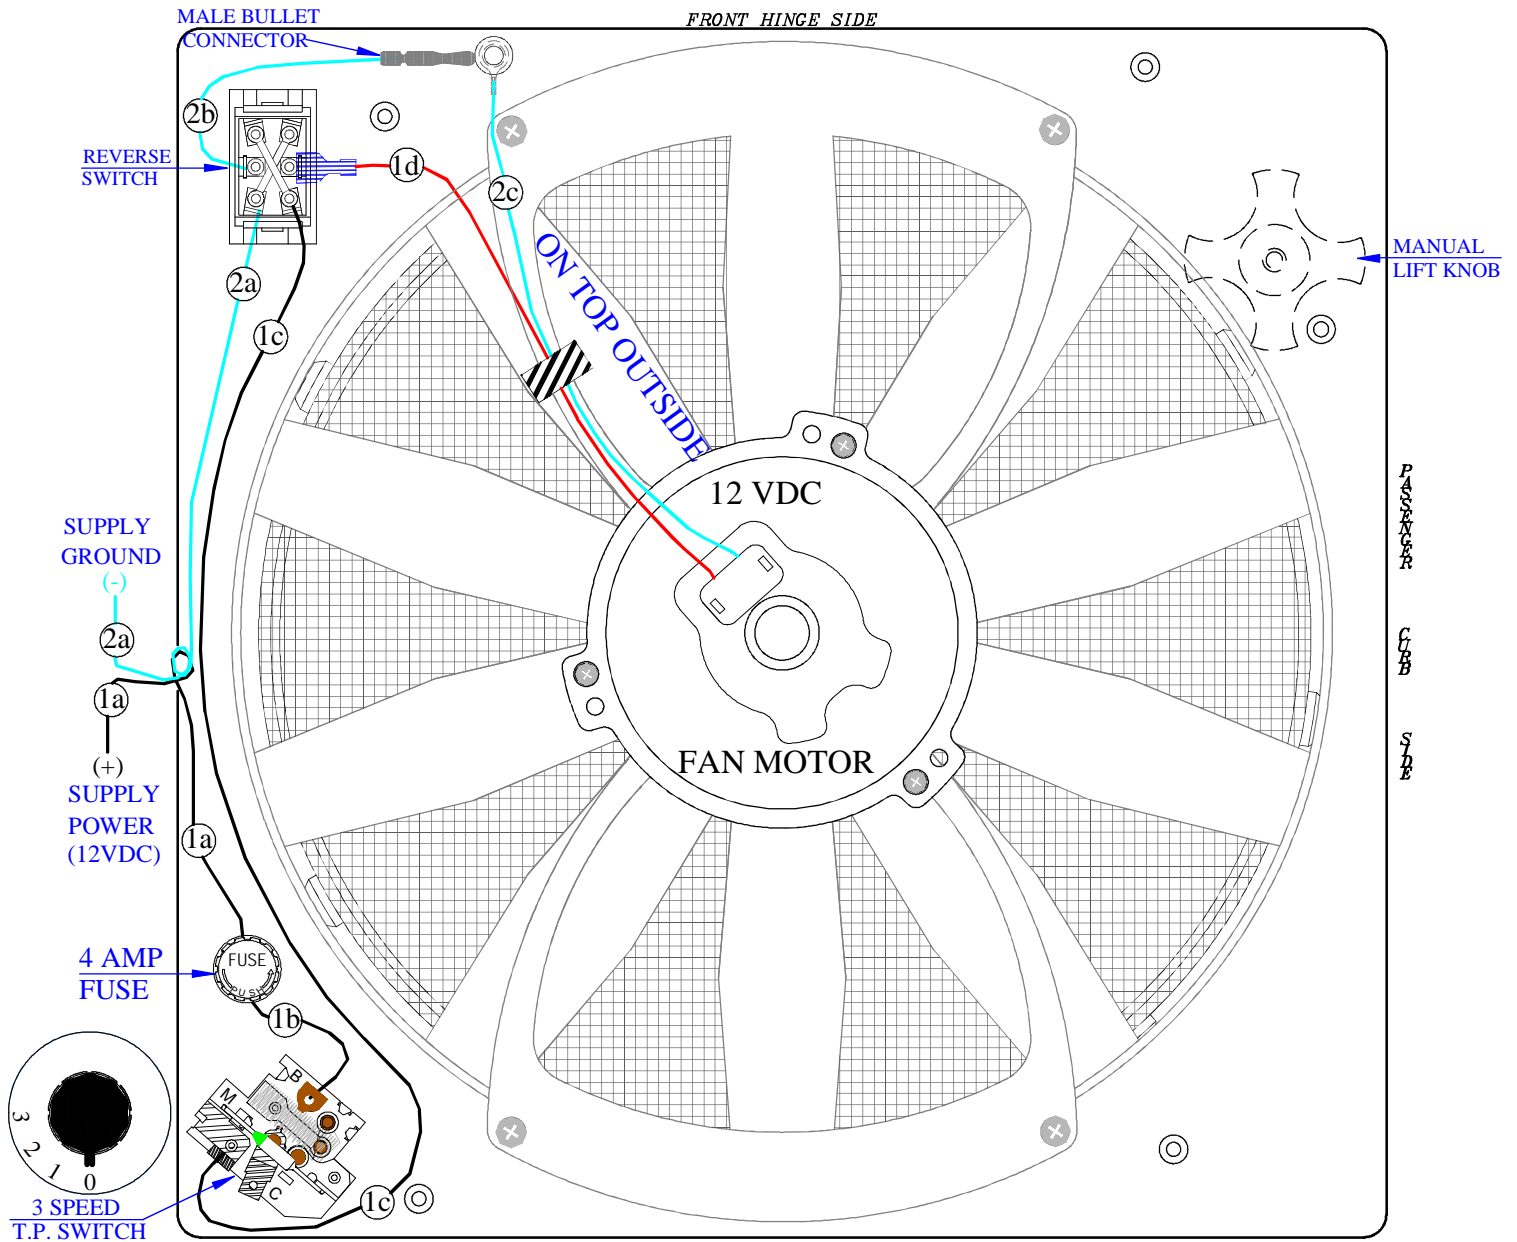

FAN-TASTIC VENT

MODEL 1250, MANUAL DOME LIFT, 3-SPEED w/THERMAL PROTECTOR,
FAN MOTOR IN/OFF/OUT SWITCH

12 VOLT SYSTEM
COLOR KEY;

- ①a — #16 BLACK POSITIVE FROM 12VDC POWER SUPPLY TO 4 AMP SLO-BLO FUSE
- ①b — #16 BLACK POSITIVE FROM 4 AMP SLO-BLO FUSE TO 3-SPEED "B" TERMINAL
- ①c — #16 BLACK POSITIVE FROM 3-SPEED "M" TERMINAL TO FAN REVERSE SWITCH 5:00 POSITION
- ①d — #16 RED POSITIVE FROM FAN REVERSE SWITCH 3:00 POSITION TO FAN MOTOR
- ②a — #16 WHITE GROUND FROM SUPPLY GROUND TO FAN REVERSE SWITCH 7:00 POSITION
- ②b — #16 WHITE GROUND FROM FAN REVERSE SWITCH 9:00 POSITION TO DOME SWITCH IN BASE
- ②c — #16 WHITE-GROUND-FROM DOME SWITCH IN BASE TO FAN MOTOR