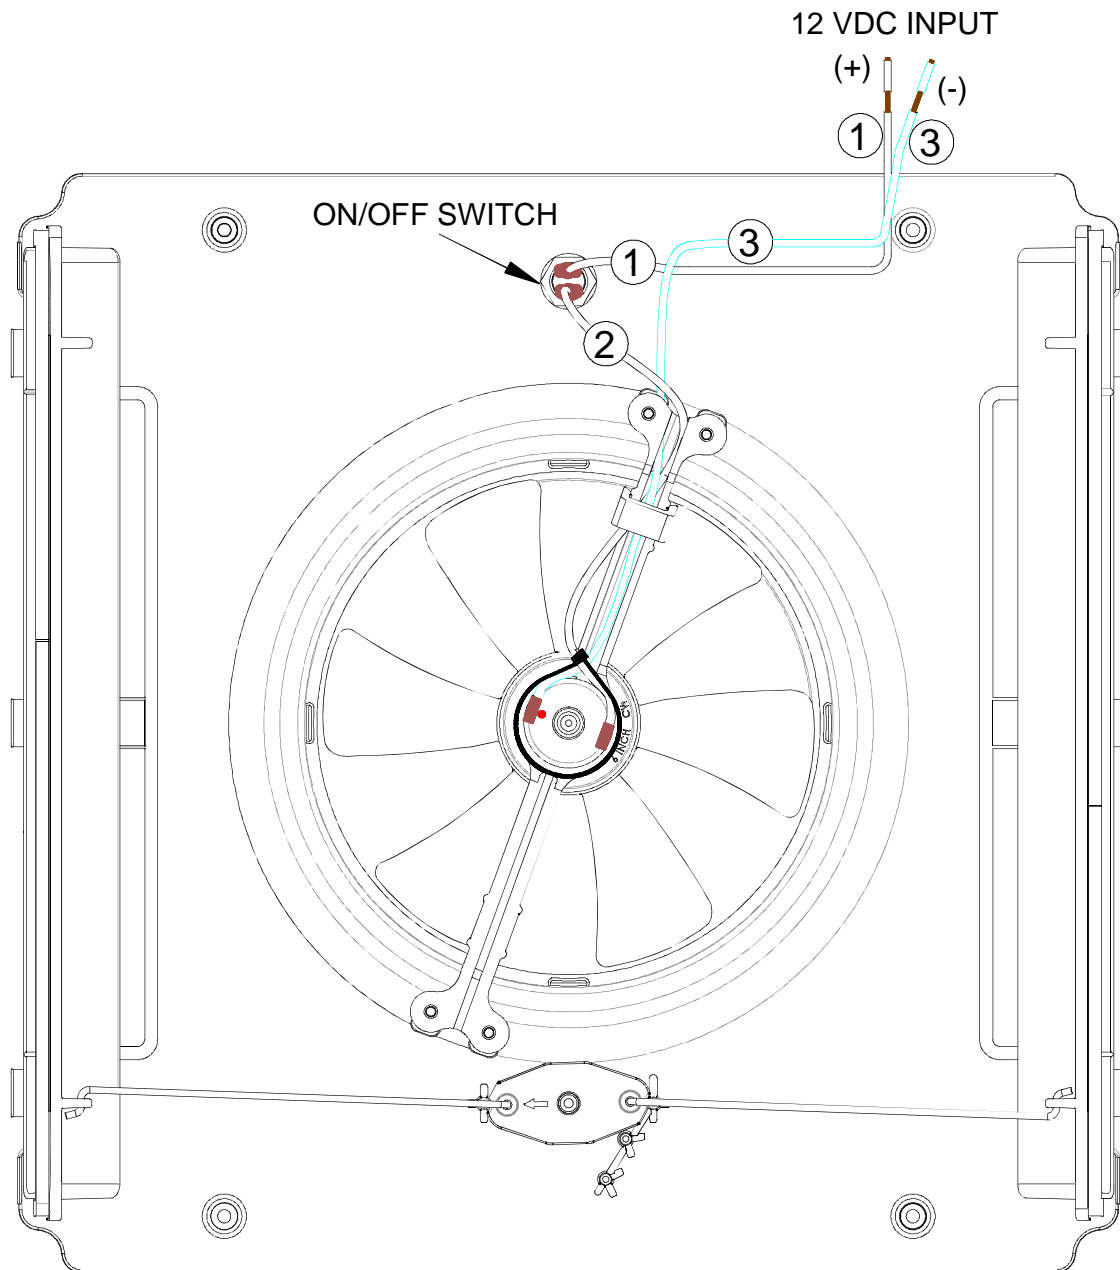

# EZ-BREEZE

MODEL 600 POWER EXHAUST VENT WITH PUSH BUTTON ON/OFF  
MANUAL INTERNAL FLAP OPEN/CLOSE KNOB FOR CEILING FAN MODE

## COLOR KEY;

- ① — #16 BLACK+POSITIVE+FROM 12VDC POWER SUPPLY TO ON/OFF SWITCH
- ② — #16 BLACK+POSITIVE+FROM ON/OFF SWITCH TO FAN MOTOR
- ③ — #16 WHITE- NEGATIVE-FROM SUPPLY GROUND TO FAN MOTOR "RED" INDICATED TERMINAL