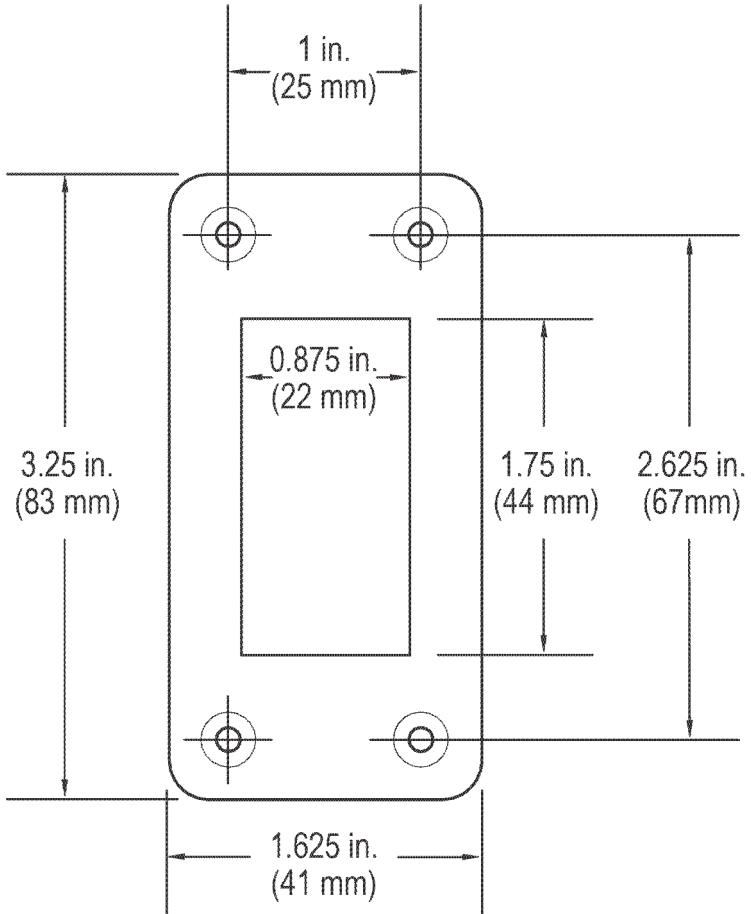

### Template for DFS-1F or DFS-2F flush switch

DOMETIC CORPORATION  
SANITATION DIVISION  
13128 SR 226 | PO BOX 38  
BIG PRAIRIE, OHIO 44611 USA  
[www.Dometic.com](http://www.Dometic.com)