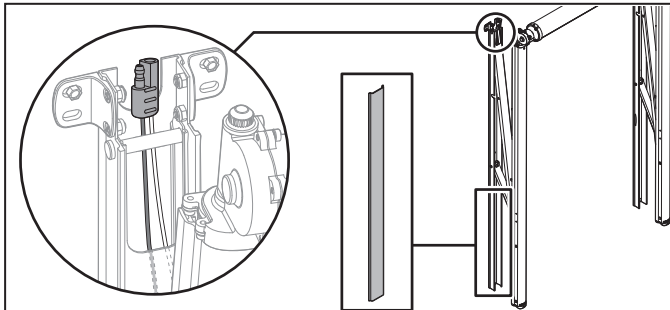

Visit:
www.dometic.com/supply

Effective immediately, Dometic has introduced a non-safety related change to the power awning hardware.

Change Description:

- All power awning hardware half sets will now only be offered in a right-hand configuration.
 - Left-hand half sets will no longer be offered.
 - A right-hand half set can be modified easily to accommodate a left-hand configuration when necessary.

Action:

- If a left-hand configuration is needed, order the right-hand configuration and then remove the wire covers and motor harness.

① Wire Covers

② Motor Harness

The left-hand half set part number will be discontinued. Use the right-hand half-set part number when ordering: