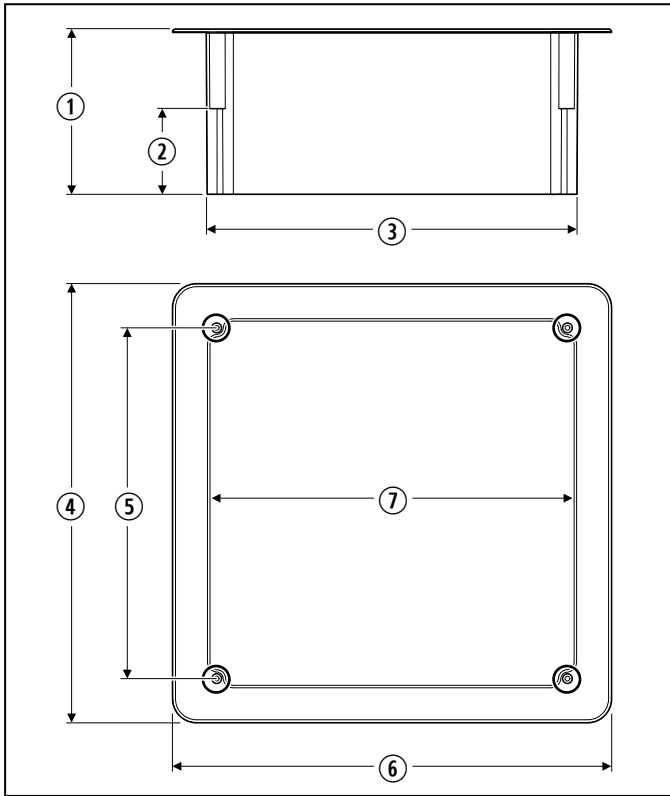

Current production 6 in. (153 mm) clamp garnishes are undergoing a non-safety related design change.

Change Description:

To improve the installation of the clamp garnish for non-clamping purposes, the placement of the screw holes on the 6 in. (153 mm) clamp garnish have moved from the inside corners of the garnish to the outside corners. This change facilitates the attachment of the garnish to the ceiling, as opposed to the fan base.

Action:

The change only affects the 6 in. (153 mm) clamp garnish and any sizes cut from it. The new design uses 9010-81 garnish screws, like the standard garnish.

The new garnish style part number (PN) uses GDX instead of GX as a prefix to the size of the garnish. For example, the white 6 in. (153 mm) garnish PN GX6000-81S is now GDX6000-81S. The existing clamping garnish PN (GX) will remain available for roof thicknesses of 4 in. (102 mm) and below—cut from 4.5 in. (115 mm) or 1.5 in. (39 mm).

	Old	New
Single Pack	GX5000-81S	GDX5000-81S
Bulk Pack	GX5000-81B	GDX5000-81B

1 Existing 6 in. Clamp Garnish (GX) and New 6 in. Dometic Garnish (GDX)

2 Existing 6 in. Clamp Garnish (GX) dimensions

- ① 6.11" (155.19 mm)
- ② 2.95" (74.93 mm)
- ③ 13.69" (347.73 mm)
- ④ 16.25" (412.75 mm)
- ⑤ 13.00" (330.20 mm)
- ⑥ 16.25" (412.75 mm)
- ⑦ 13.56" (344.42 mm)

3 New 6 in. Dometic Garnish (GDX) dimensions

- ① 6.11" (155.19 mm)
- ② 13.69" (347.73 mm)
- ③ 16.25" (412.75 mm)
- ④ 14.96" (379.99 mm)
- ⑤ 16.25" (412.75 mm)
- ⑥ 13.56" (344.42 mm)