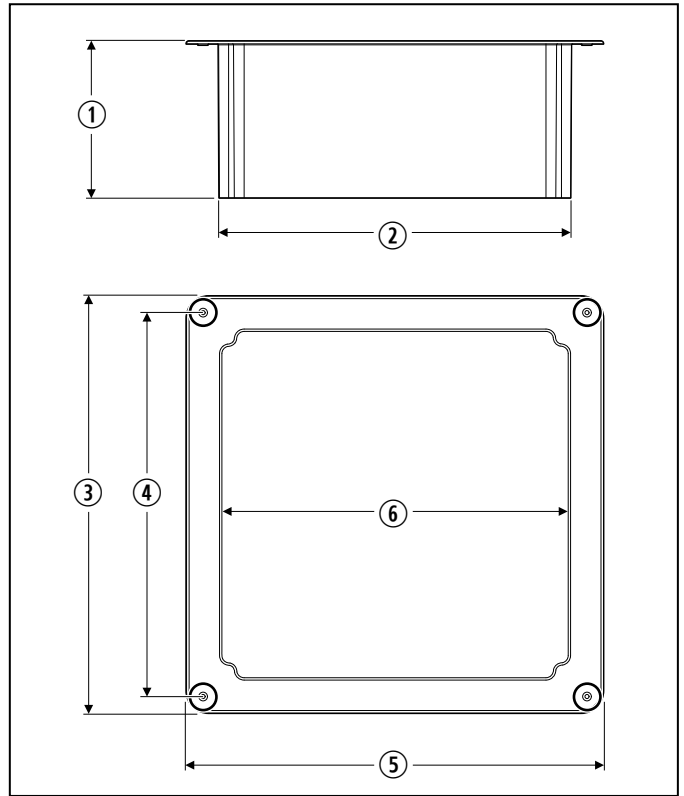

Current production 6 in. (153 mm) clamp garnishes are undergoing a non-safety related design change.

Change Description:

To improve the installation of the clamp garnish for non-clamping purposes, the placement of the screw holes on the 6 in. (153 mm) clamp garnish have moved from the inside corners of the garnish to the outside corners. This change facilitates the attachment of the garnish to the ceiling, as opposed to the fan base.

	Old	New
Single Pack	GX5000-81S	GDX5000-81S
Bulk Pack	GX5000-81B	GDX5000-81B

1 Existing 6 in. Clamp Garnish (GX) and New 6 in. Dometic Garnish (GDX)

2 Existing 6 in. Clamp Garnish (GX) dimensions

- ① 6.11" (155.19 mm)
- ② 2.95" (74.93 mm)
- ③ 13.69" (347.73 mm)
- ④ 16.25" (412.75 mm)
- ⑤ 13.00" (330.20 mm)
- ⑥ 16.25" (412.75 mm)
- ⑦ 13.56" (344.42 mm)

3 New 6 in. Dometic Garnish (GDX) dimensions

- ① 6.11" (155.19 mm)
- ② 13.69" (347.73 mm)
- ③ 16.25" (412.75 mm)
- ④ 14.96" (379.99 mm)
- ⑤ 16.25" (412.75 mm)
- ⑥ 13.56" (344.42 mm)