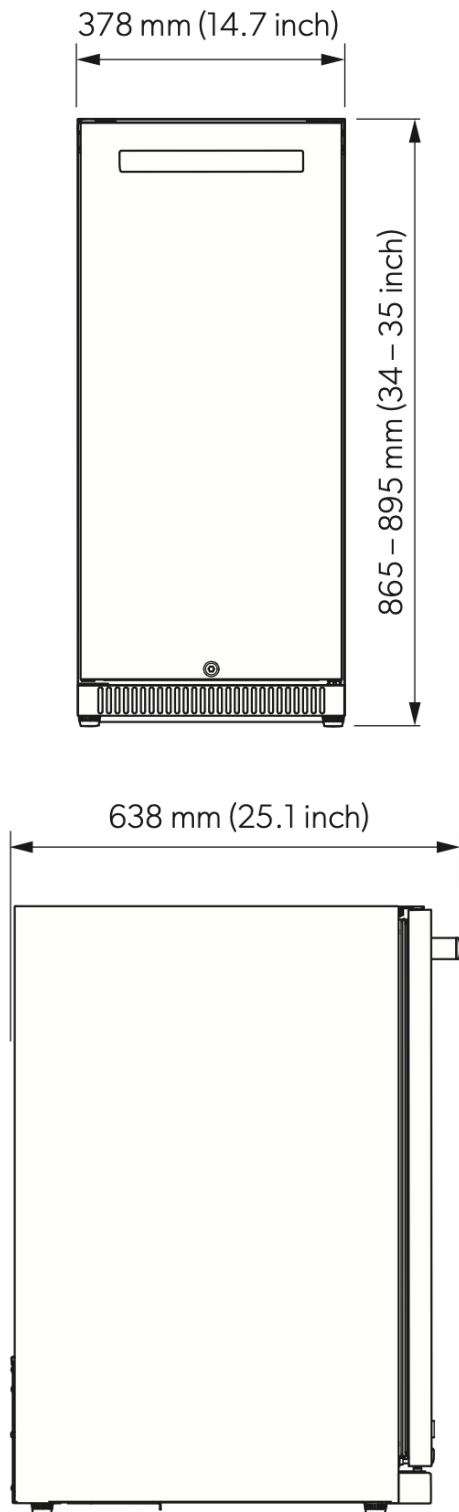

DOMETIC OUTDOOR REFRIGERATOR

EA15F, DE15F | 15 Inch Outdoor Refrigerator

Specifications

GENERAL

Model EA15F, DE15F
Internal Volume 3.2 cubic feet

ELECTRICAL

Input Voltage 120V, 60Hz, 4A
Rated Input Power 110 W
Cord Length 6 feet
Energy Star Certified Yes

REFRIGERATION

Ambient Temperature 50 °F to 100 °F
Operational Temperature 34 °F to 72 °F
Propellant Cyclopentane
Refrigerant R600a

OVERALL DIMENSIONS

Width - in. 14.7"
Height - in. (mm) 34" - 35"
Depth - in. 25.1"

CUTOUT DIMENSIONS

Opening Width 15.25"
Opening Height 34.25" - 35.25"
Opening Depth 26"

INSTALLATION

Note: For detailed installation guide, refer to product manual