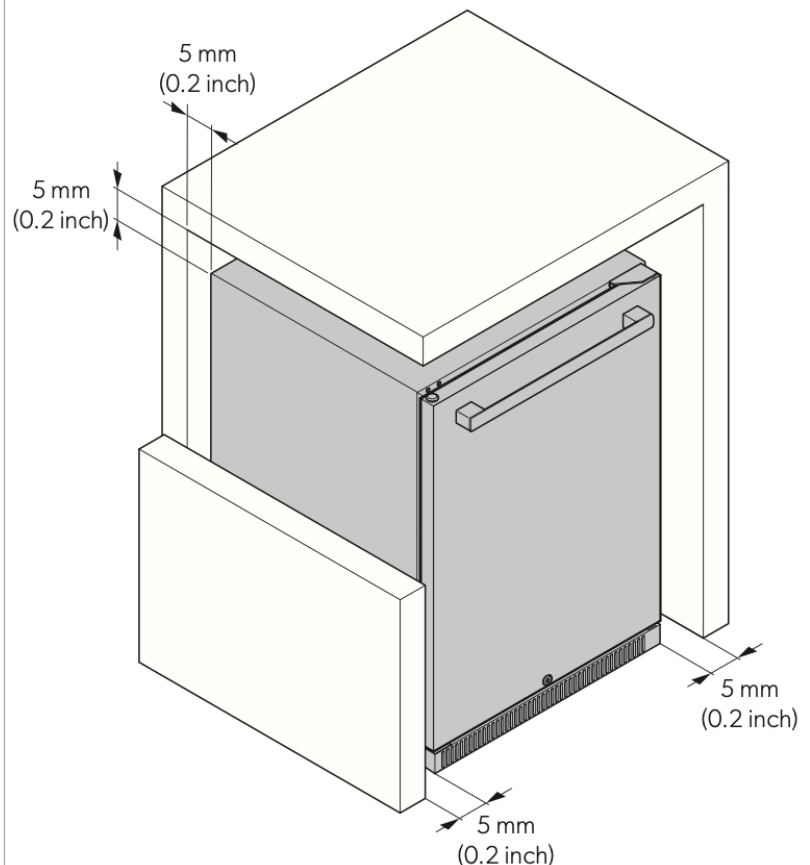

DOMETIC OUTDOOR REFRIGERATOR

EA15F, DE15F | 15 Inch Outdoor Refrigerator

Specifications

GENERAL

Model EA15F, DE15F
Internal Volume 3.2 cubic feet

ELECTRICAL

Input Voltage 120V, 60Hz, 4A
Rated Input Power 110 W
Cord Length 6 feet
Energy Star Certified Yes

REFRIGERATION

Ambient Temperature 50 °F to 100 °F
Operational Temperature 34 °F to 72 °F
Propellant Cyclopentane
Refrigerant R600a

OVERALL DIMENSIONS

Width - in. 14.7"
Height - in. (mm) 34" - 35"
Depth - in. 25.1"

CUTOUT DIMENSIONS

Opening Width 15.25"
Opening Height 34.25" - 35.25"
Opening Depth 26"

INSTALLATION

Note: For detailed installation guide, refer to product manual